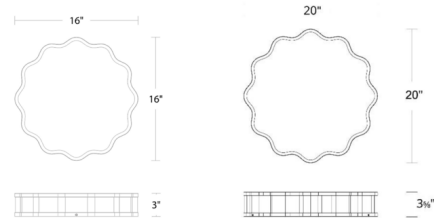

Description

The Vaughan Ceiling Flush Light features a polycarbonate diffuser in an undulating, circular aluminum frame. This wavy silhouette creates a playful expression that will add a joyful spark to any interior. Includes a driver concealed within the canopy. Can be mounted on ceiling or wall in all orientations. Dimmable with ELV or TRIAC dimmers (100-10%).

Shown in brushed nickel / white

Specifications

COLOR	White
BODY FINISH	Brushed Nickel
WATTAGE	30W
DIMMER	Low Voltage Electronic
DIMENSIONS	16"W x 3"H
INTEGRATED LED MODULE	1 x LED/30W/120-277V LED
COUNTRY OF ORIGIN	China