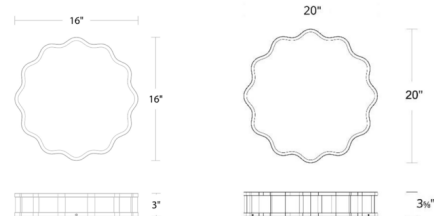

### Specifications

COLOR	White
BODY FINISH	Brushed Nickel
WATTAGE	30W
DIMMER	Low Voltage Electronic
DIMENSIONS	16"W x 3"H
INTEGRATED LED MODULE	1 x LED/30W/120-277V LED
COUNTRY OF ORIGIN	China