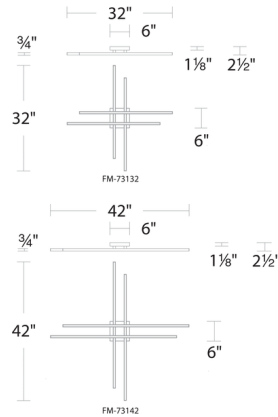

Description

The Parallax 3-CCT Ceiling Flush Light features an Aluminum body and a Polycarbonate diffuser. Driver is concealed within canopy. Can be mounted on ceiling or wall in all orientations. May be dimmed 100-10% with TRIAC or ELV dimming. Note: Includes a switch for selectable color temperature: 2700K/3000K/3500K.

Specifications

COLOR	White
BODY FINISH	Black
WATTAGE	23W
DIMMER	Low Voltage Electronic
DIMENSIONS	32"W x 2.5"H
INTEGRATED LED MODULE	LED/23W/120V LED
COUNTRY OF ORIGIN	China

Technical Information

LAMP LIFE	50000 hours
BEAM SPREAD	Flood
COLOR RENDERING	90 CRI
LAMP COLOR	CCT Select
LUMENS/WATT	39.91
LUMINOUS FLUX	918 lumens

Shown in black / white

CLICK TO VIEW PRODUCT

Notes: