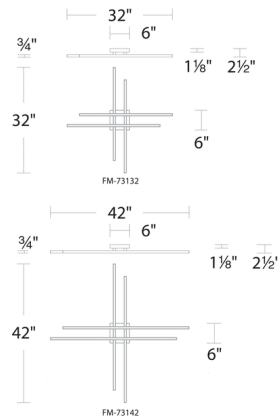

Description

The Parallax 3-CCT Ceiling Flush Light features an Aluminum body and a Polycarbonate diffuser. Driver is concealed within canopy. Can be mounted on ceiling or wall in all orientations. May be dimmed 100-10% with TRIAC or ELV dimming. Note: Includes a switch for selectable color temperature: 2700K/3000K/3500K.

Shown in chrome / white

Specifications

COLOR	White
BODY FINISH	Chrome
WATTAGE	23W
DIMMER	Low Voltage Electronic
DIMENSIONS	32"W x 2.5"H
INTEGRATED LED MODULE	LED/23W/120V LED
COUNTRY OF ORIGIN	China

Technical Information

LAMP LIFE	50000 hours
BEAM SPREAD	Flood
COLOR RENDERING	90 CRI
LAMP COLOR	CCT Select
LUMENS/WATT	39.91
LUMINOUS FLUX	918 lumens

CLICK TO VIEW PRODUCT

Notes: