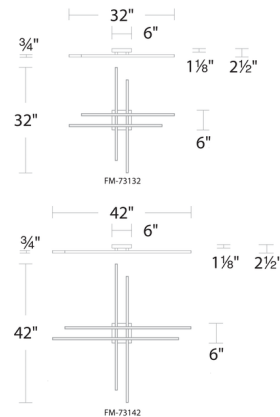

Description

The Parallax 3-CCT Ceiling Flush Light features an Aluminum body and a Polycarbonate diffuser. Driver is concealed within canopy. Can be mounted on ceiling or wall in all orientations. May be dimmed 100-10% with TRIAC or ELV dimming. Note: Includes a switch for selectable color temperature: 2700K/3000K/3500K.

Specifications

COLOR	White
BODY FINISH	Chrome
WATTAGE	23W
DIMMER	Low Voltage Electronic
DIMENSIONS	32"W x 2.5"H
INTEGRATED LED MODULE	LED/23W/120V LED
COUNTRY OF ORIGIN	China

Technical Information

LAMP LIFE	50000 hours
BEAM SPREAD	Flood
COLOR RENDERING	90 CRI
LAMP COLOR	CCT Select
LUMENS/WATT	39.91
LUMINOUS FLUX	918 lumens

Shown in chrome / white

CLICK TO VIEW PRODUCT

Notes: