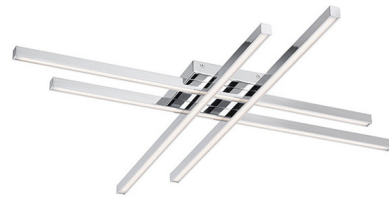

Lightology

lightology.com
866-954-4489
04-07-26

Project: _____

Company: _____

Location: _____ Fixture Type: _____

SPEC #: **WAC1014513**

Approved On: _____ Approved By: _____

Parallax 3-CCT Ceiling Flush Light By WAC Lighting

Description

The Parallax 3-CCT Ceiling Flush Light features an Aluminum body and a Polycarbonate diffuser. Driver is concealed within canopy. Can be mounted on ceiling or wall in all orientations. May be dimmed 100-10% with TRIAC or ELV dimming. Note: Includes a switch for selectable color temperature: 2700K/3000K/3500K.

Shown in chrome / white

Specifications

COLOR	White
BODY FINISH	Chrome
WATTAGE	23W
DIMMER	Low Voltage Electronic
DIMENSIONS	32"W x 2.5"H
INTEGRATED LED MODULE	LED/23W/120V LED
COUNTRY OF ORIGIN	China

Technical Information

LAMP LIFE	50000 hours
BEAM SPREAD	Flood
COLOR RENDERING	90 CRI
LAMP COLOR	CCT Select
LUMENS/WATT	39.91
LUMINOUS FLUX	918 lumens

CLICK TO VIEW PRODUCT

Notes: