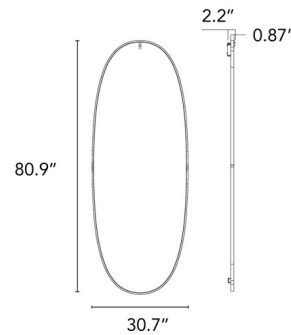

LA PLUS BELLE

CLICK TO VIEW PRODUCT

Notes: