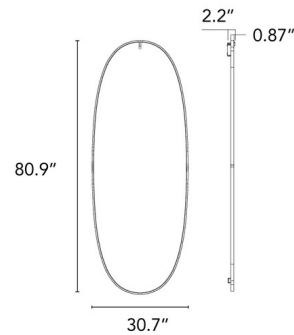

LA PLUS BELLE

CLICK TO VIEW PRODUCT

Notes: