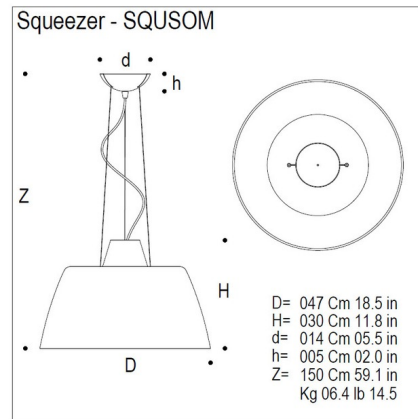

By Mazzega1946

Description

Ola Suspension features a hand blown glass shade in Transparent Crystal or Satin Clear with Polished Chrome finish. One 150 watt 120 volt A21 medium base incandescent lamp not included. Includes 5 foot suspension cable.

Shown in polished chrome / transparent

Specifications

COLOR Transparent
BODY FINISH Polished Chrome
WATTAGE 150W
DIMMER Standard 120V
DIMENSIONS 18.5"W x 11.8"H
BULB NOT INCLUDED 1 x A21/Medium (E26)/150W/120V Incandescent
OTHER BULB OPTIONS 1 x A21/Medium (E26)/120V LED
COUNTRY OF ORIGIN Italy