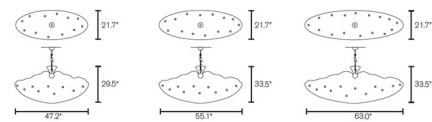

Shown in nickel

Specifications

COLOR	N/A
BODY FINISH	Nickel
WATTAGE	48W
DIMMER	Standard 120V
DIMENSIONS	47.2"L x 21.7"W x 29.5"H
BULB NOT INCLUDED	12 x B10/Candelabra (E12)/4W/120V LED
OTHER BULB OPTIONS	12 x B10/Candelabra (E12)/120V Incandescent
COUNTRY OF ORIGIN	Netherlands

Technical Information

PRODUCT DIMENSIONS	Adjustable Chain Length: 66.9"
--------------------	--------------------------------

CLICK TO VIEW PRODUCT

Notes: