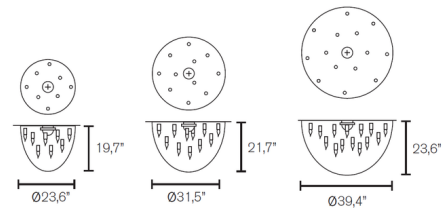

Shown in nickel / clear

Specifications

COLOR Clear
BODY FINISH Nickel
WATTAGE 32W
DIMMER Standard 120V
DIMENSIONS 23.6"W x 19.7"H
BULB NOT INCLUDED 8 x B10/Candelabra (E12)/4W/120V LED
OTHER BULB OPTIONS 8 x B10/Candelabra (E12)/120V Incandescent
COUNTRY OF ORIGIN Netherlands