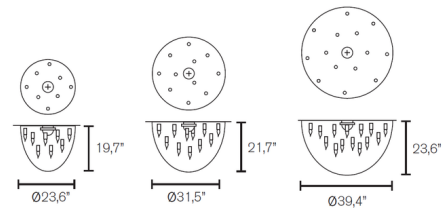

Shown in nickel / clear

Specifications

COLOR	Clear
BODY FINISH	Nickel
WATTAGE	32W
DIMMER	Standard 120V
DIMENSIONS	23.6"W x 19.7"H
BULB NOT INCLUDED	8 x B10/Candelabra (E12)/4W/120V LED
OTHER BULB OPTIONS	8 x B10/Candelabra (E12)/120V Incandescent
COUNTRY OF ORIGIN	Netherlands