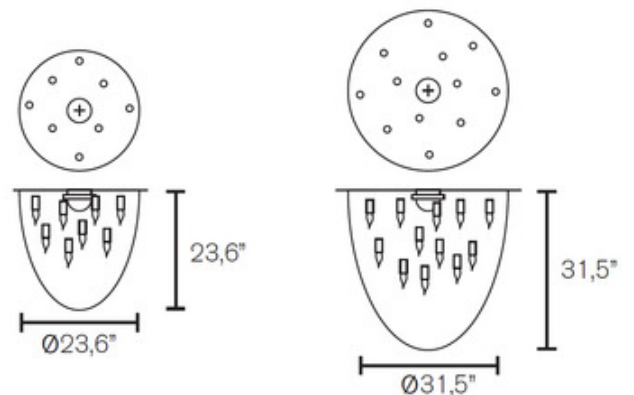

BRAND

Brand Van Egmond

DESCRIPTION

The Hollywood Icicles High Ceiling Flush Light is inspired by fresh raindrops transforming into frozen drops of ice. The icicles reflect light off the sinewy branches of this sculptural masterpiece. Available in two sizes. Each fixture is a unique, hand crafted piece, and comes with a certificate of authenticity.

Shown in: Nickel / Clear

SHADE COLOR	Clear
BODY FINISH	Nickel
WATTAGE	32W
DIMMER	Standard 120V
DIMENSIONS	23.6"W x 23.6"H
BULB NOT INCLUDED	
LAMP	8 x B10/Candelabra (E12)/4W/120V LED 8 x B10/Candelabra (E12)/120V Incandescent