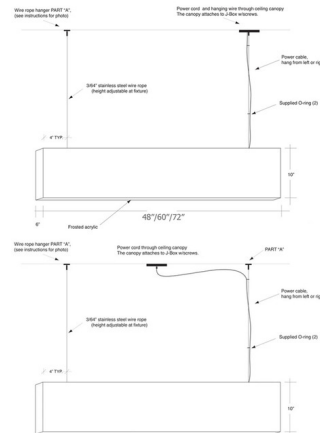

CLICK TO VIEW PRODUCT

Notes: