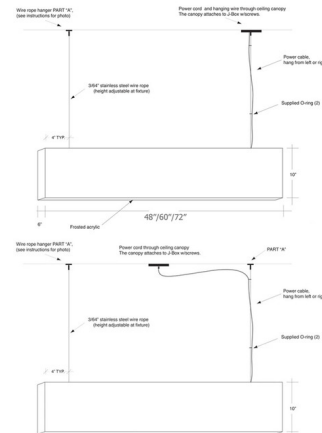

Lightology

lightology.com
866-954-4489
05-24-26

Project: _____
 Company: _____
 Location: _____ Fixture Type: _____
 SPEC #: **JBS1014663**
 Approved On: _____ Approved By: _____

Light Three Linear Pendant By John Beck Steel

Description

Light Three Pendant blends sleek minimalism with industrial styling. The body is crafted of durable steel, with an integrated LED module that runs the length of the fixture. A frosted acrylic diffuser softens the light and reduces glare. Perfect for commercial and residential projects. Included canopy is a white finish. Canopy Options: End Feed Canopy- combined power cord and support cord on one end, with support cable on opposite end. 2-Point Center Canopy- support cables on both ends; separate power cable with center canopy.

Shown in white / brown patina

Specifications

COLOR	Brown Patina
BODY FINISH	White
WATTAGE	40W
DIMMER	Low Voltage Electronic
DIMENSIONS	72"L x 6"W x 10"H
INTEGRATED LED MODULE	1 x LED/40W/120V LED

Technical Information