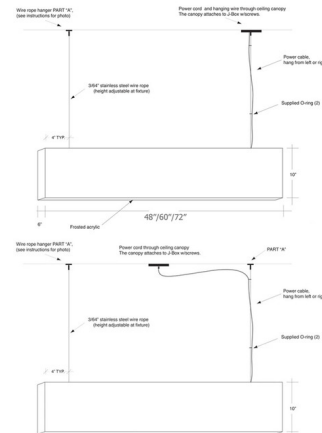

Lightology

lightology.com
866-954-4489
05-25-26

Project: _____
 Company: _____
 Location: _____ Fixture Type: _____
 SPEC #: **JBS1014669**
 Approved On: _____ Approved By: _____

Light Three Linear Pendant By John Beck Steel

Description

Light Three Pendant blends sleek minimalism with industrial styling. The body is crafted of durable steel, with an integrated LED module that runs the length of the fixture. A frosted acrylic diffuser softens the light and reduces glare. Perfect for commercial and residential projects. Included canopy is a white finish. Canopy Options: End Feed Canopy- combined power cord and support cord on one end, with support cable on opposite end. 2-Point Center Canopy- support cables on both ends; separate power cable with center canopy.

Shown in white / natural black

Specifications

COLOR Natural Black
 BODY FINISH White
 WATTAGE 40W
 DIMMER Low Voltage Electronic
 DIMENSIONS 72\"/>

Technical Information

COLOR RENDERING 95 CRI
 LAMP COLOR 3000K
 LUMENS/WATT 82.50
 LUMINOUS FLUX 3300 lumens