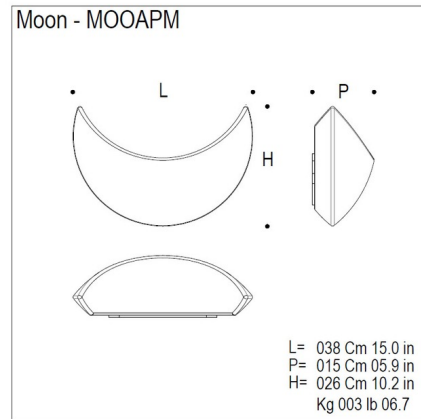

Shown in gray / white

Specifications

COLOR . . . . . White
BODY FINISH . . . . . Gray
WATTAGE 72W
DIMMER . . . . . Standard 120V
DIMENSIONS . . . . . 15"W x 6"D
BULB NOT INCLUDED . . . . . 1 x A19/Medium (E26)/72W/120V Incandescent
OTHER BULB OPTIONS . . . . . 1 x A19/Medium (E26)/120V LED
COUNTRY OF ORIGIN . . . . . Italy

CLICK TO VIEW PRODUCT

Notes: