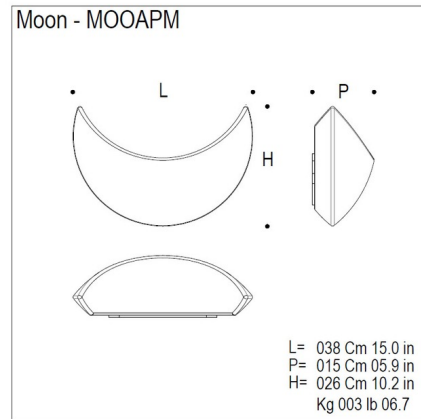

### Specifications

COLOR . . . . . White  
BODY FINISH . . . . . Gray  
WATTAGE . . . . . 72W  
DIMMER . . . . . Standard 120V  
DIMENSIONS . . . . . 15"W x 6"D  
BULB NOT INCLUDED . . . . . 1 x A19/Medium (E26)/72W/120V Incandescent  
OTHER BULB OPTIONS . . . . . 1 x A19/Medium (E26)/120V LED  
COUNTRY OF ORIGIN . . . . . Italy