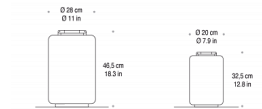

By Mazzega1946

Description

Air Kan Table Lamp features a cased blown milk glass with Brushed Nickel Plated metal detail. Available in two sizes.

Shown in brushed nickel / white

Specifications

COLOR White
BODY FINISH Brushed Nickel
WATTAGE 100W
DIMMER Standard 120V
DIMENSIONS 11"W x 18.3"H
BULB NOT INCLUDED 1 x A19/Medium (E26)/100W/120V Incandescent
OTHER BULB OPTIONS 1 x A19/Medium (E26)/120V LED
COUNTRY OF ORIGIN Italy