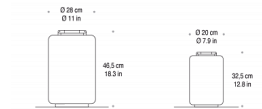

By Mazzega1946

Description

Air Kan Table Lamp features a cased blown milk glass with Brushed Nickel Plated metal detail. Available in two sizes.

Shown in brushed nickel / white

Specifications

COLOR	White
BODY FINISH	Brushed Nickel
WATTAGE	100W
DIMMER	Standard 120V
DIMENSIONS	11"W x 18.3"H
BULB NOT INCLUDED	1 x A19/Medium (E26)/100W/120V Incandescent
OTHER BULB OPTIONS	1 x A19/Medium (E26)/120V LED
COUNTRY OF ORIGIN	Italy