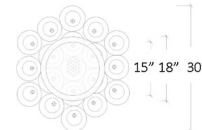

### Description

The Kadur Drizzle 19-Light Cluster Chandelier brings a crisp clean look to your interior space. The central orb is drizzled with glass fibers inside while the surrounding glass orb helps reflect light across your room. Pendant hardware in Silver. Canopy finish in Matte Silver, Matte White, or Antique Bronze. Includes an 18 inch round canopy and integral dimmable power supply. Includes 4, 5, 6, 7 or 8 inch orbs (all same size) in Clear Outer/Clear Drizzle, Clear Outer/Gold Drizzle, Clear Outer/Black Drizzle, Gray Outer/Clear Drizzle, or Amber Outer/Clear Drizzle. Note: Standard maximum overall height: 60 inch. Custom lengths available upon request.

### Specifications

COLOR . . . . . Clear / Clear Drizzle  
 BODY FINISH . . . . . Matte Silver  
 WATTAGE . . . . . 38W  
 DIMMER . . . . . Low Voltage Electronic  
 DIMENSIONS . . . . . 30"W x 4"H  
 BULB INCLUDED . . . . . 19 x JC/G4 (bipin)/2W/12V LED

### Technical Information

PRODUCT DIMENSIONS . . . . . Adjustable Cable Length: 60"  
 LAMP COLOR . . . . . 2700K  
 LUMENS/WATT . . . . . 1,900.00  
 LUMINOUS FLUX . . . . . 3800 lumens

Shown in matte silver / clear / clear drizzle