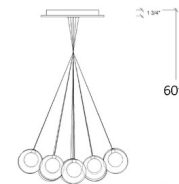

### Description

The Kadur Drizzle 19-Light Cluster Chandelier brings a crisp clean look to your interior space. The central orb is drizzled with glass fibers inside while the surrounding glass orb helps reflect light across your room. Pendant hardware in Silver. Canopy finish in Matte Silver, Matte White, or Antique Bronze. Includes an 18 inch round canopy and integral dimmable power supply. Includes 4, 5, 6, 7 or 8 inch orbs (all same size) in Clear Outer/Clear Drizzle, Clear Outer/Gold Drizzle, Clear Outer/Black Drizzle, Gray Outer/Clear Drizzle, or Amber Outer/Clear Drizzle. Note: Standard maximum overall height: 60 inch. Custom lengths available upon request.

### Specifications

COLOR . . . . . Clear / Clear Drizzle  
 BODY FINISH . . . . . Matte Silver  
 WATTAGE . . . . . 38W  
 DIMMER . . . . . Low Voltage Electronic  
 DIMENSIONS . . . . . 30"W x 4"H  
 BULB INCLUDED . . . . . 19 x JC/G4 (bipin)/2W/12V LED

### Technical Information

PRODUCT DIMENSIONS . . . . . Adjustable Cable Length: 60"  
 LAMP COLOR . . . . . 2700K  
 LUMENS/WATT . . . . . 1,900.00  
 LUMINOUS FLUX . . . . . 3800 lumens

Shown in matte silver / clear / clear drizzle

Each Globe: 4" / 5" / 6" / 7" / 8"

CLICK TO VIEW PRODUCT

Notes: