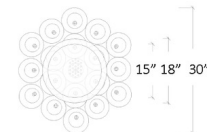

Description

The Kadur Drizzle 19-Light Cluster Chandelier brings a crisp clean look to your interior space. The central orb is drizzled with glass fibers inside while the surrounding glass orb helps reflect light across your room. Pendant hardware in Silver. Canopy finish in Matte Silver, Matte White, or Antique Bronze. Includes an 18 inch round canopy and integral dimmable power supply. Includes 4, 5, 6, 7 or 8 inch orbs (all same size) in Clear Outer/Clear Drizzle, Clear Outer/Gold Drizzle, Clear Outer/Black Drizzle, Gray Outer/Clear Drizzle, or Amber Outer/Clear Drizzle. Note: Standard maximum overall height: 60 inch. Custom lengths available upon request.

Specifications

COLOR Clear / Clear Drizzle
 BODY FINISH Matte Silver
 WATTAGE 38W
 DIMMER Low Voltage Electronic
 DIMENSIONS 30"W x 4"H
 BULB INCLUDED 19 x JC/G4 (bipin)/2W/12V LED

Technical Information

PRODUCT DIMENSIONS Adjustable Cable Length: 60"
 LAMP COLOR 2700K
 LUMENS/WATT 1,900.00
 LUMINOUS FLUX 3800 lumens

Shown in matte silver / clear / clear drizzle

Each Globe: 4" / 5" / 6" / 7" / 8"

CLICK TO VIEW PRODUCT