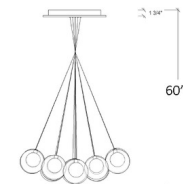

Description

The Kadur Drizzle 19-Light Cluster Chandelier brings a crisp clean look to your interior space. The central orb is drizzled with glass fibers inside while the surrounding glass orb helps reflect light across your room. Pendant hardware in Silver. Canopy finish in Matte Silver, Matte White, or Antique Bronze. Includes an 18 inch round canopy and integral dimmable power supply. Includes 4, 5, 6, 7 or 8 inch orbs (all same size) in Clear Outer/Clear Drizzle, Clear Outer/Gold Drizzle, Clear Outer/Black Drizzle, Gray Outer/Clear Drizzle, or Amber Outer/Clear Drizzle. Note: Standard maximum overall height: 60 inch. Custom lengths available upon request.

Specifications

COLOR Clear / Clear Drizzle
 BODY FINISH Matte Silver
 WATTAGE 38W
 DIMMER Low Voltage Electronic
 DIMENSIONS 30"W x 4"H
 BULB INCLUDED 19 x JC/G4 (bipin)/2W/12V LED

Technical Information

PRODUCT DIMENSIONS Adjustable Cable Length: 60"
 LAMP COLOR 2700K
 LUMENS/WATT 1,900.00
 LUMINOUS FLUX 3800 lumens

Shown in matte silver / clear / clear drizzle

Each Globe: 4" / 5" / 6" / 7" / 8"

CLICK TO VIEW PRODUCT