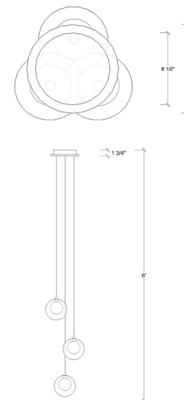

CLICK TO VIEW PRODUCT

Notes: