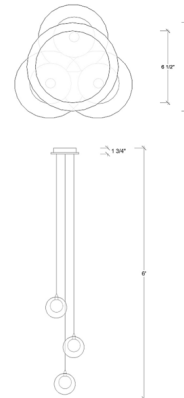

CLICK TO VIEW PRODUCT

Notes: