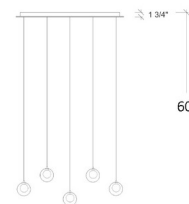

### Description

The Kadur Drizzle 5-Light Linear Chandelier brings a crisp clean look to your interior space. The central orb is drizzled with glass fibers inside while the surrounding glass orb helps reflect light across your room. Pendant hardware in Silver. Canopy finish in Matte Silver, Matte White, or Antique Bronze. Includes 5 x 37 inch linear canopy and integral dimmable power supply. Includes 4, 5, 6, 7 or 8 inch orbs (all same size) in Clear Outer/Clear Drizzle, Clear Outer/Gold Drizzle, Clear Outer/Black Drizzle, Gray Outer/Clear Drizzle, or Amber Outer/Clear Drizzle. Note: Standard maximum overall height with varying cord lengths: 60 inch. Custom lengths available upon request.

### Specifications

COLOR . . . . . Amber / Clear Drizzle  
 BODY FINISH . . . . . Matte Silver  
 WATTAGE . . . . . 10W  
 DIMMER . . . . . Low Voltage Electronic  
 DIMENSIONS . . . . . 48"L x 4"W x 4"H  
 BULB INCLUDED . . . . . 5 x JC/G4 (bipin)/2W/12V LED

### Technical Information

PRODUCT DIMENSIONS . . . . . Adjustable Overall Height: 60"  
 LAMP COLOR . . . . . 2700K  
 LUMENS/WATT . . . . . 500.00  
 LUMINOUS FLUX . . . . . 1000 lumens

Shown in matte silver / amber / clear drizzle

Each Globe: 4" / 5" / 6" / 7" / 8"

CLICK TO VIEW PRODUCT

Notes: