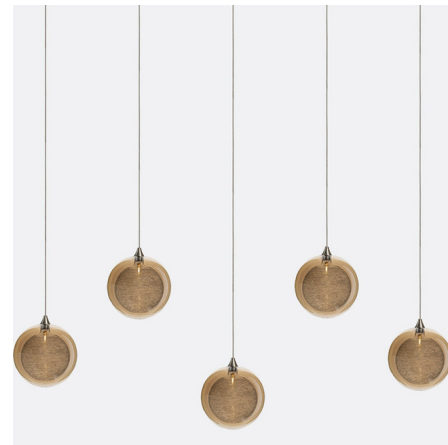

Lightology

lightology.com
866-954-4489
06-23-26

Project: _____

Company: _____

Location: _____ Fixture Type: _____

SPEC #: **SHK1015208**

Approved On: _____ Approved By: _____

Kadur Drizzle 5-Light Linear Chandelier By Shakuff

Description

The Kadur Drizzle 5-Light Linear Chandelier brings a crisp clean look to your interior space. The central orb is drizzled with glass fibers inside while the surrounding glass orb helps reflect light across your room. Pendant hardware in Silver. Canopy finish in Matte Silver, Matte White, or Antique Bronze. Includes 5 x 37 inch linear canopy and integral dimmable power supply. Includes 4, 5, 6, 7 or 8 inch orbs (all same size) in Clear Outer/Clear Drizzle, Clear Outer/Gold Drizzle, Clear Outer/Black Drizzle, Gray Outer/Clear Drizzle, or Amber Outer/Clear Drizzle. Note: Standard maximum overall height with varying cord lengths: 60 inch. Custom lengths available upon request.

Specifications

COLOR Amber / Clear Drizzle
BODY FINISH Matte Silver
WATTAGE 10W
DIMMER Low Voltage Electronic
DIMENSIONS 48"L x 4"W x 4"H
BULB INCLUDED 5 x JC/G4 (bipin)/2W/12V LED

Technical Information

PRODUCT DIMENSIONS Adjustable Overall Height: 60"
LAMP COLOR 2700K
LUMENS/WATT 500.00
LUMINOUS FLUX 1000 lumens

Shown in matte silver / amber / clear drizzle

Each Globe: 4" / 5" / 6" / 7" / 8"

CLICK TO VIEW PRODUCT