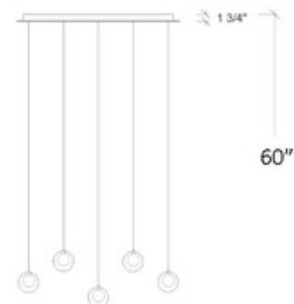

BRAND

Shakuff

DESCRIPTION

The Kadur Drizzle 5-Light Linear Chandelier brings a crisp clean look to your interior space. The central orb is drizzled with glass fibers inside while the surrounding glass orb helps reflect light across your room. Pendant hardware in Silver. Canopy finish in Matte Silver, Matte White, or Antique Bronze. Includes 5 x 37 inch linear canopy and integral dimmable power supply. Includes 4, 5, 6, 7 or 8 inch orbs (all same size) in Clear Outer/Clear Drizzle, Clear Outer/Gold Drizzle, Clear Outer/Black Drizzle, Gray Outer/Clear Drizzle, or Amber Outer/Clear Drizzle. Note: Standard maximum overall height with varying cord lengths: 60 inch. Custom lengths available upon request.

Shown in: Matte Silver / Amber / Clear Drizzle

SHADE COLOR	Amber / Clear Drizzle
BODY FINISH	Matte Silver
WATTAGE	10W
DIMMER	Low Voltage Electronic
DIMENSIONS	48"L x 4"W x 4"H
BULB INCLUDED	
LAMP	5 x JC/G4 (bipin)/2W/12V LED

Technical Information

LUMINOUS FLUX	1000 lumens
LUMENS/WATT	500.00
LAMP COLOR	2700K
PRODUCT DIMENSIONS	Adjustable Overall Height: 60"

SPEC # SHK1015208

Each Globe: 4" / 5" / 6" / 7" / 8"

COMPANY	PROJECT	FIXTURE TYPE	APPROVED BY	DATE