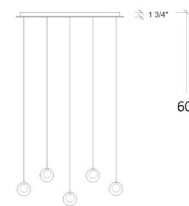

Description

The Kadur Drizzle 5-Light Linear Chandelier brings a crisp clean look to your interior space. The central orb is drizzled with glass fibers inside while the surrounding glass orb helps reflect light across your room. Pendant hardware in Silver. Canopy finish in Matte Silver, Matte White, or Antique Bronze. Includes 5 x 37 inch linear canopy and integral dimmable power supply. Includes 4, 5, 6, 7 or 8 inch orbs (all same size) in Clear Outer/Clear Drizzle, Clear Outer/Gold Drizzle, Clear Outer/Black Drizzle, Gray Outer/Clear Drizzle, or Amber Outer/Clear Drizzle. Note: Standard maximum overall height with varying cord lengths: 60 inch. Custom lengths available upon request.

Specifications

COLOR Amber / Clear Drizzle
BODY FINISH Matte Silver
WATTAGE 10W
DIMMER Low Voltage Electronic
DIMENSIONS 48"L x 4"W x 4"H
BULB INCLUDED 5 x JC/G4 (bipin)/2W/12V LED

Technical Information

PRODUCT DIMENSIONS Adjustable Overall Height: 60"
LAMP COLOR 2700K
LUMENS/WATT 500.00
LUMINOUS FLUX 1000 lumens

Shown in matte silver / amber / clear drizzle

Each Globe: 4" / 5" / 6" / 7" / 8"

CLICK TO VIEW PRODUCT