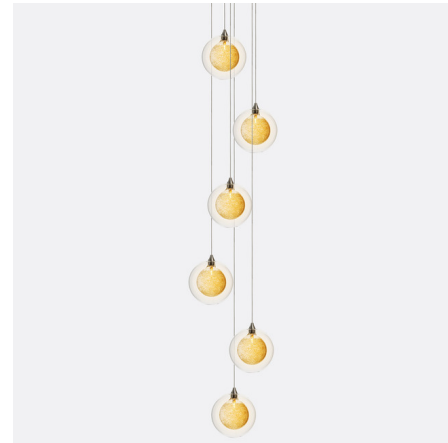

Lightology

lightology.com
866-954-4489
07-07-26

Project: _____
 Company: _____
 Location: _____ Fixture Type: _____
 SPEC #: **SHK1015328**
 Approved On: _____ Approved By: _____

Kadur Drizzle 6-Light Round Chandelier By Shakuff

Description

The Kadur Drizzle Round 6-Light Chandelier brings a crisp clean look to your interior space. The central orb is drizzled with glass fibers inside while the surrounding glass orb helps reflect light across your room. Pendant hardware in Silver. Canopy finish in Matte Silver, Matte White, or Antique Bronze. Includes a 12 inch round canopy and integral dimmable power supply. Includes 4, 5, 6, 7 or 8 inch orbs (all same size) in Clear Outer/Clear Drizzle, Clear Outer/Gold Drizzle, Clear Outer/Black Drizzle, Gray Outer/Clear Drizzle, or Amber Outer/Clear Drizzle. Note: Standard maximum overall height with varying cord lengths: 120 inch. Custom lengths available upon request.

Specifications

COLOR Clear / Gold Drizzle
 BODY FINISH Matte Silver
 WATTAGE 12W
 DIMMER Low Voltage Electronic
 DIMENSIONS 12"W x 4"H
 BULB INCLUDED 6 x JC/G4 (bipin)/2W/12V LED

Technical Information

LAMP COLOR 2700K
 LUMENS/WATT 600.00
 LUMINOUS FLUX 1200 lumens

Shown in matte silver / clear / gold drizzle

CLICK TO VIEW PRODUCT

Notes: