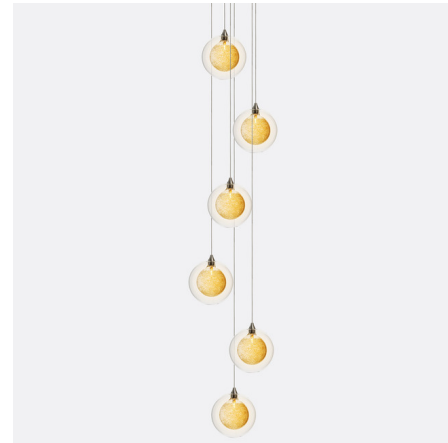

Lightology

lightology.com
866-954-4489
04-05-26

Project: _____
Company: _____
Location: _____ Fixture Type: _____
SPEC #: **SHK1015328**
Approved On: _____ Approved By: _____

Kadur Drizzle 6-Light Round Chandelier By Shakuff

Description

The Kadur Drizzle Round 6-Light Chandelier brings a crisp clean look to your interior space. The central orb is drizzled with glass fibers inside while the surrounding glass orb helps reflect light across your room. Pendant hardware in Silver. Canopy finish in Matte Silver, Matte White, or Antique Bronze. Includes a 12 inch round canopy and integral dimmable power supply. Includes 4, 5, 6, 7 or 8 inch orbs (all same size) in Clear Outer/Clear Drizzle, Clear Outer/Gold Drizzle, Clear Outer/Black Drizzle, Gray Outer/Clear Drizzle, or Amber Outer/Clear Drizzle. Note: Standard maximum overall height with varying cord lengths: 120 inch. Custom lengths available upon request.

Specifications

COLOR Clear / Gold Drizzle
BODY FINISH Matte Silver
WATTAGE 12W
DIMMER Low Voltage Electronic
DIMENSIONS 12"W x 4"H
BULB INCLUDED 6 x JC/G4 (bipin)/2W/12V LED

Technical Information

LAMP COLOR 2700K
LUMENS/WATT 600.00
LUMINOUS FLUX 1200 lumens

Shown in matte silver / clear / gold drizzle

CLICK TO VIEW PRODUCT

Notes: