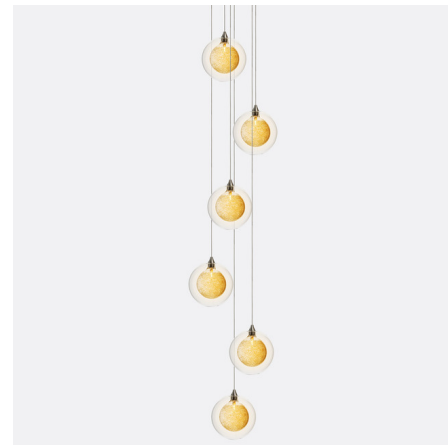

Lightology

lightology.com
866-954-4489
05-22-26

Project: _____
Company: _____
Location: _____ Fixture Type: _____
SPEC #: **SHK1015328**
Approved On: _____ Approved By: _____

Kadur Drizzle 6-Light Round Chandelier By Shakuff

Description

The Kadur Drizzle Round 6-Light Chandelier brings a crisp clean look to your interior space. The central orb is drizzled with glass fibers inside while the surrounding glass orb helps reflect light across your room. Pendant hardware in Silver. Canopy finish in Matte Silver, Matte White, or Antique Bronze. Includes a 12 inch round canopy and integral dimmable power supply. Includes 4, 5, 6, 7 or 8 inch orbs (all same size) in Clear Outer/Clear Drizzle, Clear Outer/Gold Drizzle, Clear Outer/Black Drizzle, Gray Outer/Clear Drizzle, or Amber Outer/Clear Drizzle. Note: Standard maximum overall height with varying cord lengths: 120 inch. Custom lengths available upon request.

Specifications

COLOR . . . . . Clear / Gold Drizzle
BODY FINISH . . . . . Matte Silver
WATTAGE 12W
DIMMER . . . . . Low Voltage Electronic
DIMENSIONS . . . . . 12"W x 4"H
BULB INCLUDED . . . . . 6 x JC/G4 (bipin)/2W/12V LED

Technical Information

LAMP COLOR 2700K
LUMENS/WATT 600.00
LUMINOUS FLUX . . . . . 1200 lumens

Shown in matte silver / clear / gold drizzle