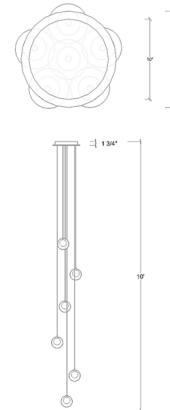

CLICK TO VIEW PRODUCT

Notes: