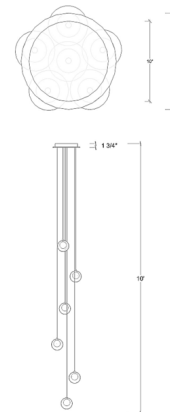

CLICK TO VIEW PRODUCT

Notes: