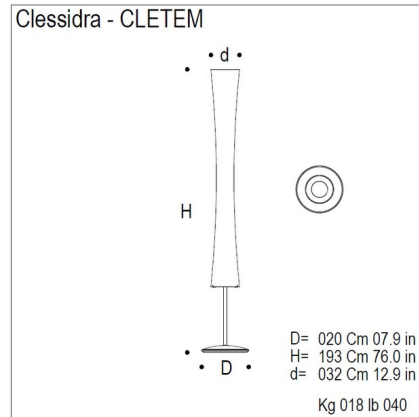

## Clessidra Floor Lamp

By Mazzega1946

### Description

Clessidra Floor Lamp features White and Black or White cased blown milk glass shade with Chrome plated frame. One 150 watt 120 volt A21 medium base plus three 40 watt 120 volt E14 candelabra base lamps not included. Includes dimmer control.

### Specifications

COLOR . . . . . White / Black  
BODY FINISH . . . . . Chrome  
WATTAGE . . . . . 270W  
DIMMER . . . . . Included  
DIMENSIONS . . . . . 7.9"W x 76"H  
BULB NOT INCLUDED . . . . . 1 x A21/Medium (E26)/150W/120V Incandescent  
BULB NOT INCLUDED . . . . . 3 x B10/E14 (European)/40W/120V Incandescent  
OTHER BULB OPTIONS . . . . . 1 x A21/Medium (E26)/120V LED  
COUNTRY OF ORIGIN . . . . . Italy