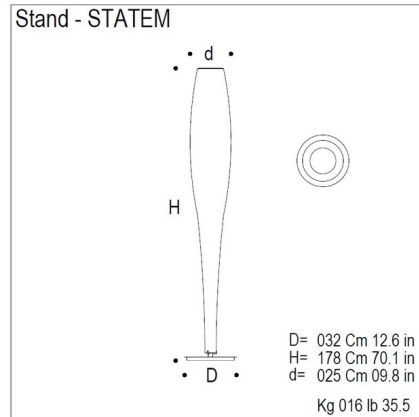

By Mazzega1946

Description

Stand Up Floor Lamp features a hand ground blown milk glass shade with Satin Nickel plated metal finish. One 100 watt 120 volt A19 medium base incandescent lamp not included. Includes dimmer control.

Shown in satin nickel / white

Specifications

COLOR White
BODY FINISH Satin Nickel
WATTAGE 100W
DIMMER Included
DIMENSIONS 12.6"W x 70.1"H
BULB NOT INCLUDED 1 x A19/Medium (E26)/100W/120V Incandescent
OTHER BULB OPTIONS 1 x A19/Medium (E26)/120V LED
COUNTRY OF ORIGIN Italy