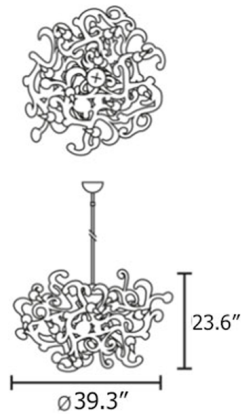

## Kelp Round Chandelier

By Brand Van Egmond

### Description

The Kelp Round Chandelier dances with contemporary flair through its frivolous and light-hearted design. Taking inspiration from the depth of a vast tropical ocean, the Kelp's metal frame combines unexpected colors and forms that represent the beauty of organic elements. Place the Kelp in any variety, as a single object or a dancing composition by entwining various objects together.

Shown in brass

### Specifications

COLOR	N/A
BODY FINISH	Brass
WATTAGE	50W
DIMMER	Standard 120V
DIMENSIONS	39.3"W x 23.6"H
BULB NOT INCLUDED	10 x CA10/Candelabra (E12)/5W/120V LED
COUNTRY OF ORIGIN	Netherlands

CLICK TO VIEW PRODUCT