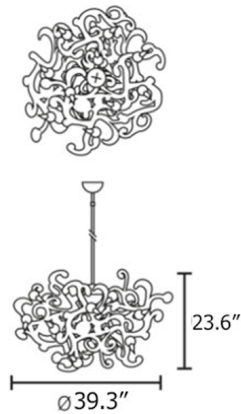

Lightology

lightology.com
866-954-4489
05-21-26

Project: _____

Company: _____

Location: _____ Fixture Type: _____

SPEC #: **BVE1015361**

Approved On: _____ Approved By: _____

Kelp Round Chandelier

By Brand Van Egmond

Description

The Kelp Round Chandelier dances with contemporary flair through its frivolous and light-hearted design. Taking inspiration from the depth of a vast tropical ocean, the Kelp's metal frame combines unexpected colors and forms that represent the beauty of organic elements. Place the Kelp in any variety, as a single object or a dancing composition by entwining various objects together.

Specifications

COLOR	N/A
BODY FINISH	Brass
WATTAGE	50W
DIMMER	Standard 120V
DIMENSIONS	39.3"W x 23.6"H
BULB NOT INCLUDED	10 x CA10/Candelabra (E12)/5W/120V LED
COUNTRY OF ORIGIN	Netherlands

Shown in brass