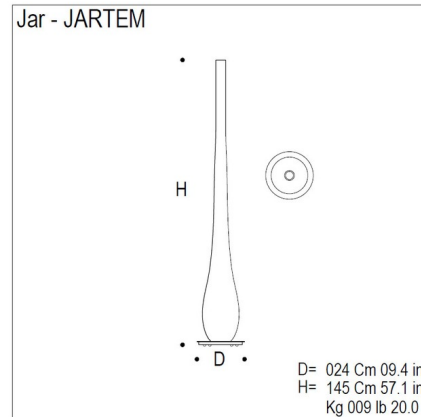

Shown in stainless steel / white

Specifications

COLOR . . . . . White
BODY FINISH . . . . . Stainless Steel
WATTAGE 150W
DIMMER . . . . . Included
DIMENSIONS . . . . . 9.5"W x 57.1"H
BULB NOT INCLUDED . . . . . 1 x A21/Medium (E26)/150W/120V Incandescent
OTHER BULB OPTIONS . . . . . 1 x A21/Medium (E26)/120V LED
COUNTRY OF ORIGIN . . . . . Italy

CLICK TO VIEW PRODUCT

Notes: