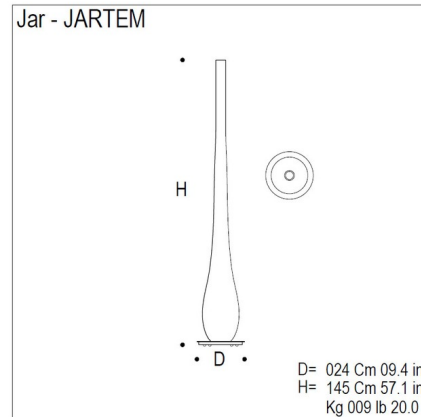

### Description

Jar XLS Floor Lamp features hand ground blown milk glass with frame in satin finish Stainless Steel. One 150 watt 120 volt A21 medium base incandescent lamp not included. Includes dimmer control.

### Specifications

COLOR . . . . . White  
BODY FINISH . . . . . Stainless Steel  
WATTAGE . . . . . 150W  
DIMMER . . . . . Included  
DIMENSIONS . . . . . 9.5"W x 57.1"H  
BULB NOT INCLUDED . . . . . 1 x A21/Medium (E26)/150W/120V Incandescent  
OTHER BULB OPTIONS . . . . . 1 x A21/Medium (E26)/120V LED  
COUNTRY OF ORIGIN . . . . . Italy