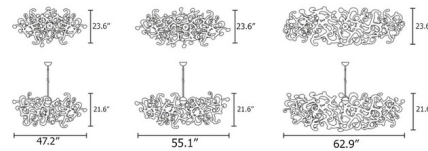

By Brand Van Egmond

Description

The Kelp Oval Chandelier dances with contemporary flair through its frivolous and light-hearted design. Taking inspiration from the depth of a vast tropical ocean, the Kelp's metal frame combines unexpected colors and forms that represent the beauty of organic elements. Place the Kelp in any variety, as a single object or a dancing composition by entwining various objects together. Finished in Black Matte, Stainless Steel, Brass, Brass Aged, Brass Grinded, Brass Burnished or Copper. Available in three sizes.

Shown in copper

Specifications

COLOR	N/A
BODY FINISH	Copper
WATTAGE	50W
DIMMER	Standard 120V
DIMENSIONS	47.2"L x 23.6"W x 21.6"H
BULB NOT INCLUDED	10 x CA10/Candelabra (E12)/5W/120V LED
COUNTRY OF ORIGIN	Netherlands

Technical Information

PRODUCT DIMENSIONS . Downrod Lengths Included: 2 x 39.35" (can be field cut)

CLICK TO VIEW PRODUCT

Notes: