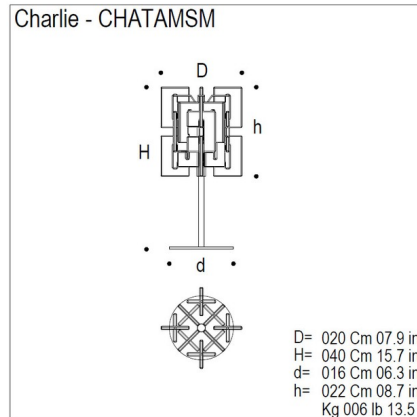

## Charlie Small Table Lamp

By Mazzega1946

### Description

Charlie Small Table Lamp features a glass diffuser in clear crystal, transparent mirror or black with finish in polished chrome.

Shown in polished chrome / black

### Specifications

COLOR . . . . . Black  
BODY FINISH . . . . . Polished Chrome  
WATTAGE . . . . . 60W  
DIMMER . . . . . Standard 120V  
DIMENSIONS . . . . . 7.9"W x 15.7"H  
BULB NOT INCLUDED . . . . . 1 x JCD/G9/60W/120V Halogen  
COUNTRY OF ORIGIN . . . . . Italy