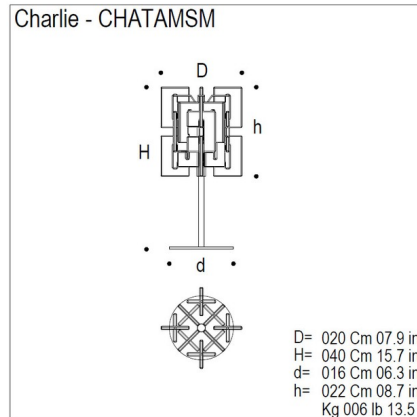

Lightology

lightology.com
866-954-4489
04-06-26

Project: _____

Company: _____

Location: _____ Fixture Type: _____

SPEC #: **AVM101540**

Approved On: _____ Approved By: _____

Charlie Small Table Lamp

By Mazzega1946

Description

Charlie Small Table Lamp features a glass diffuser in clear crystal, transparent mirror or black with finish in polished chrome.

Shown in polished chrome / black

Specifications

COLOR Black
BODY FINISH Polished Chrome
WATTAGE 60W
DIMMER Standard 120V
DIMENSIONS 7.9"W x 15.7"H
BULB NOT INCLUDED 1 x JCD/G9/60W/120V Halogen
COUNTRY OF ORIGIN Italy