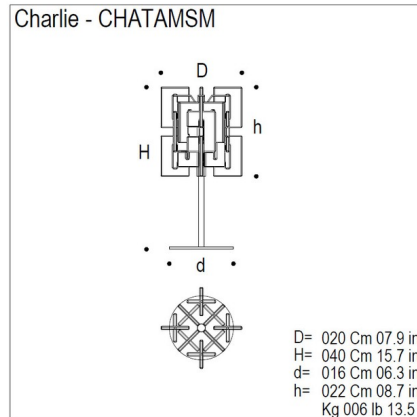

Lightology

lightology.com
866-954-4489
07-07-26

Project: _____

Company: _____

Location: _____ Fixture Type: _____

SPEC #: **AVM101540**

Approved On: _____ Approved By: _____

Charlie Small Table Lamp

By Mazzega1946

Description

Charlie Small Table Lamp features a glass diffuser in clear crystal, transparent mirror or black with finish in polished chrome.

Shown in polished chrome / black

Specifications

COLOR Black
BODY FINISH Polished Chrome
WATTAGE 60W
DIMMER Standard 120V
DIMENSIONS 7.9"W x 15.7"H
BULB NOT INCLUDED 1 x JCD/G9/60W/120V Halogen
COUNTRY OF ORIGIN Italy