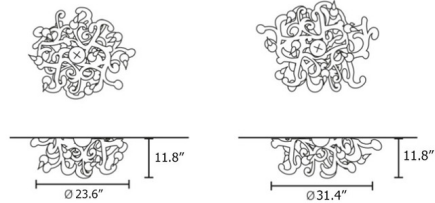

By Brand Van Egmond

Description

The Kelp Ceiling Light Fixture dances with contemporary flair through its frivolous and light-hearted design. Taking inspiration from the depth of a vast tropical ocean, the Kelp's metal frame combines unexpected colors and forms that represent the beauty of organic elements. Place the Kelp in any variety, as a single object or a dancing composition by entwining various objects together. Finished in Black Matte, Stainless Steel, Brass, Brass Aged, Brass Grinded, Brass Burnished or Copper. Available in two sizes.

Shown in brass

Specifications

COLOR	N/A
BODY FINISH	Brass
WATTAGE	30W
DIMMER	Standard 120V
DIMENSIONS	23.6"W x 11.8"H
BULB NOT INCLUDED	6 x CA10/Candelabra (E12)/5W/120V LED
COUNTRY OF ORIGIN	Netherlands