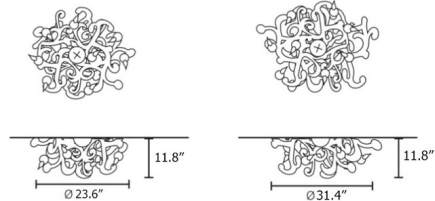

By Brand Van Egmond

Description

The Kelp Ceiling Light Fixture dances with contemporary flair through its frivolous and light-hearted design. Taking inspiration from the depth of a vast tropical ocean, the Kelp's metal frame combines unexpected colors and forms that represent the beauty of organic elements. Place the Kelp in any variety, as a single object or a dancing composition by entwining various objects together. Finished in Black Matte, Stainless Steel, Brass, Brass Aged, Brass Grinded, Brass Burnished or Copper. Available in two sizes.

Shown in brass

Specifications

COLOR	N/A
BODY FINISH	Brass
WATTAGE	30W
DIMMER	Standard 120V
DIMENSIONS	23.6"W x 11.8"H
BULB NOT INCLUDED	6 x CA10/Candelabra (E12)/5W/120V LED
COUNTRY OF ORIGIN	Netherlands