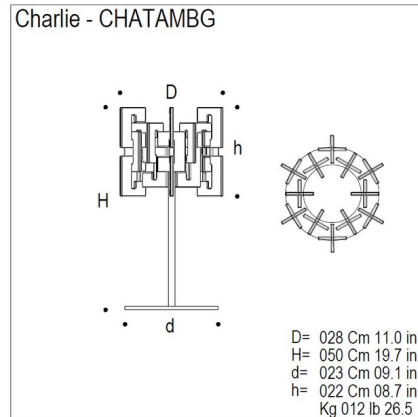

## Charlie Large Table Lamp

By Mazzega1946

### Specifications

COLOR . . . . . Transparent Crystal  
BODY FINISH . . . . . Polished Chrome  
WATTAGE . . . . . 72W  
DIMMER . . . . . Standard 120V  
DIMENSIONS . . . . . 11"W x 19.7"H  
BULB NOT INCLUDED . . . . . 1 x A19/Medium (E26)/72W/120V Incandescent  
OTHER BULB OPTIONS . . . . . 1 x A19/Medium (E26)/120V LED  
COUNTRY OF ORIGIN . . . . . Italy