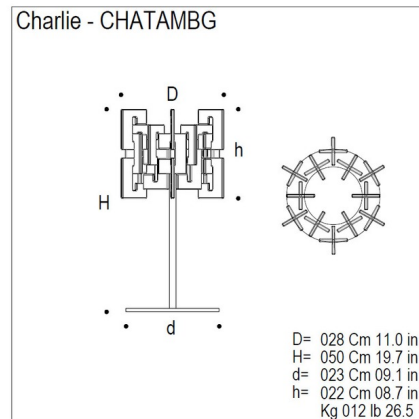

By Mazzega1946

Description

Charlie Large Table Lamp features a glass diffuser in clear crystal, transparent mirror or black with finish in polished chrome.

Shown in polished chrome / transparent crystal

Specifications

COLOR Transparent Crystal
BODY FINISH Polished Chrome
WATTAGE 72W
DIMMER Standard 120V
DIMENSIONS 11"W x 19.7"H
BULB NOT INCLUDED 1 x A19/Medium (E26)/72W/120V Incandescent
OTHER BULB OPTIONS 1 x A19/Medium (E26)/120V LED
COUNTRY OF ORIGIN Italy