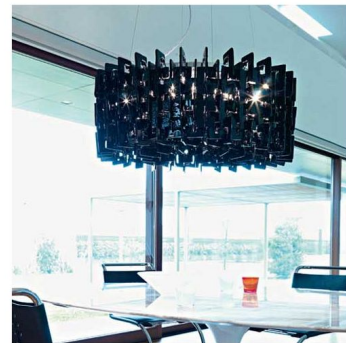

By Mazzega1946

Description

The Charlie Suspension features a completely encased glass diffuser in clear crystal, transparent mirror or black with finish in polished chrome. Six 60 watt 120 volt G9 halogen lamps not included. Includes 9 foot suspension cable. 20.5 inch diameter x 13.8 inches high.

Shown in polished chrome / black

Specifications

COLOR Black
BODY FINISH Polished Chrome
WATTAGE 360W
DIMMER Standard 120V
DIMENSIONS 20.5"W x 13.8"H
BULB NOT INCLUDED 6 x JCD/G9/60W/120V Halogen
COUNTRY OF ORIGIN Italy