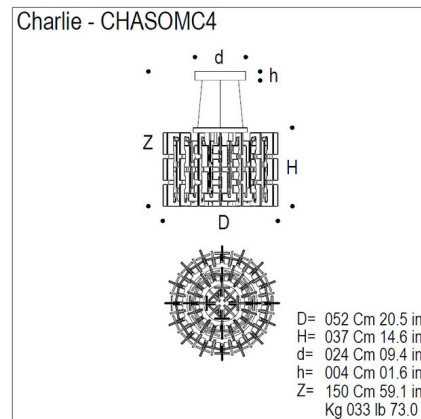

Lightology

lightology.com
866-954-4489
05-21-26

Project: _____

Company: _____

Location: _____ Fixture Type: _____

SPEC #: **AVM101552**

Approved On: _____ Approved By: _____

Charlie Suspension

By Mazzega1946

Description

The Charlie Suspension features a completely encased glass diffuser in clear crystal, transparent mirror or black with finish in polished chrome. Six 60 watt 120 volt G9 halogen lamps not included. Includes 9 foot suspension cable. 20.5 inch diameter x 13.8 inches high.

Shown in polished chrome / black

Specifications

COLOR Black
BODY FINISH Polished Chrome
WATTAGE 360W
DIMMER Standard 120V
DIMENSIONS 20.5"W x 13.8"H
BULB NOT INCLUDED 6 x JCD/G9/60W/120V Halogen
COUNTRY OF ORIGIN Italy