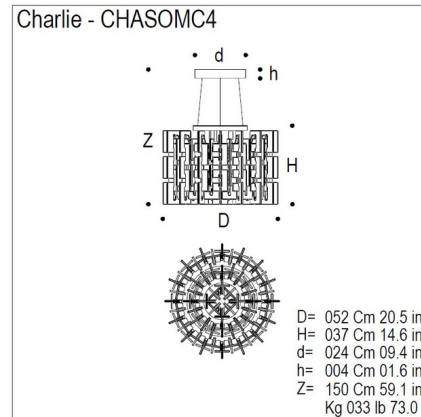

Lightology

lightology.com
866-954-4489
04-06-26

Project: _____

Company: _____

Location: _____ Fixture Type: _____

SPEC #: **AVM101552**

Approved On: _____ Approved By: _____

Charlie Suspension

By Mazzega1946

Description

The Charlie Suspension features a completely encased glass diffuser in clear crystal, transparent mirror or black with finish in polished chrome. Six 60 watt 120 volt G9 halogen lamps not included. Includes 9 foot suspension cable. 20.5 inch diameter x 13.8 inches high.

Shown in polished chrome / black

Specifications

COLOR Black
BODY FINISH Polished Chrome
WATTAGE 360W
DIMMER Standard 120V
DIMENSIONS 20.5"W x 13.8"H
BULB NOT INCLUDED 6 x JCD/G9/60W/120V Halogen
COUNTRY OF ORIGIN Italy