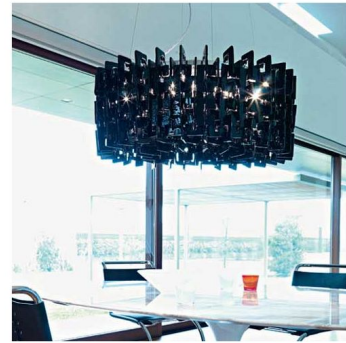

Lightology

lightology.com
866-954-4489
04-06-26

Project: _____

Company: _____

Location: _____ Fixture Type: _____

SPEC #: **AVM101552**

Approved On: _____ Approved By: _____

Charlie Suspension

By Mazzega1946

Description

The Charlie Suspension features a completely encased glass diffuser in clear crystal, transparent mirror or black with finish in polished chrome. Six 60 watt 120 volt G9 halogen lamps not included. Includes 9 foot suspension cable. 20.5 inch diameter x 13.8 inches high.

Shown in polished chrome / black

Specifications

COLOR Black
BODY FINISH Polished Chrome
WATTAGE 360W
DIMMER Standard 120V
DIMENSIONS 20.5"W x 13.8"H
BULB NOT INCLUDED 6 x JCD/G9/60W/120V Halogen
COUNTRY OF ORIGIN Italy