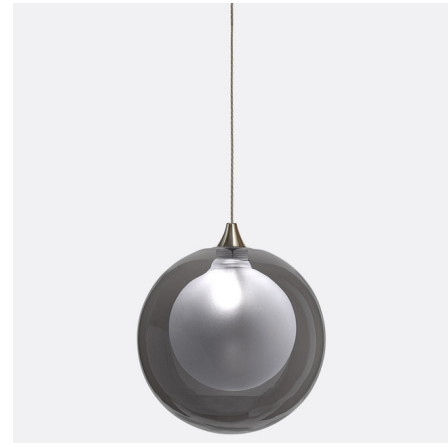

Lightology

lightology.com
866-954-4489
06-29-26

Project: _____

Company: _____

Location: _____ Fixture Type: _____

SPEC #: **SHK1015555**

Approved On: _____ Approved By: _____

Kadur Frost Pendant

By Shakuff

Description

The Kadur Frost Pendant brings a crisp clean look to your interior space. Each outer glass orb is complemented with inner frosted glass that brings flawless beauty to your room. Pendant hardware in Silver. Canopy finish in Matte Silver, Matte White, Antique Bronze, Brushed Nickel, Brushed Brass or Chrome. Includes 6 inch round canopy and integral dimmable power supply. Available in 4, 5, 6, 7 or 8 inch orb sizes in Clear Outer/White Frost, Clear Outer/Moon Frost, Amber Outer/White Frost, or Gray Outer/White Frost. Note: Standard maximum overall height: 60 inch. Custom lengths available upon request.

Specifications

COLOR Grey / White Frost
BODY FINISH Brushed Nickel
WATTAGE 2W
DIMMER Low Voltage Electronic
DIMENSIONS 4"W x 4"H
BULB INCLUDED 1 x JC/G4 (bipin)/2W/12V LED

Technical Information

PRODUCT DIMENSIONS Adjustable Cable Length: 60"
LAMP COLOR 2700K
LUMENS/WATT 100.00
LUMINOUS FLUX 200 lumens

Shown in brushed nickel / grey / white frost

4" / 5" / 6" / 7" / 8"

CLICK TO VIEW PRODUCT

Notes: