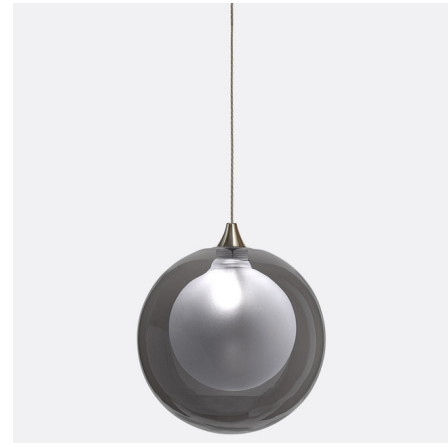

Lightology

lightology.com
866-954-4489
04-13-26

Project: _____

Company: _____

Location: _____ Fixture Type: _____

SPEC #: **SHK1015555**

Approved On: _____ Approved By: _____

Kadur Frost Pendant

By Shakuff

Description

The Kadur Frost Pendant brings a crisp clean look to your interior space. Each outer glass orb is complemented with inner frosted glass that brings flawless beauty to your room. Pendant hardware in Silver. Canopy finish in Matte Silver, Matte White, Antique Bronze, Brushed Nickel, Brushed Brass or Chrome. Includes 6 inch round canopy and integral dimmable power supply. Available in 4, 5, 6, 7 or 8 inch orb sizes in Clear Outer/White Frost, Clear Outer/Moon Frost, Amber Outer/White Frost, or Gray Outer/White Frost. Note: Standard maximum overall height: 60 inch. Custom lengths available upon request.

Specifications

COLOR Grey / White Frost
BODY FINISH Brushed Nickel
WATTAGE 2W
DIMMER Low Voltage Electronic
DIMENSIONS 4"W x 4"H
BULB INCLUDED 1 x JC/G4 (bipin)/2W/12V LED

Technical Information

PRODUCT DIMENSIONS Adjustable Cable Length: 60"
LAMP COLOR 2700K
LUMENS/WATT 100.00
LUMINOUS FLUX 200 lumens

Shown in brushed nickel / grey / white frost

CLICK TO VIEW PRODUCT

Notes: