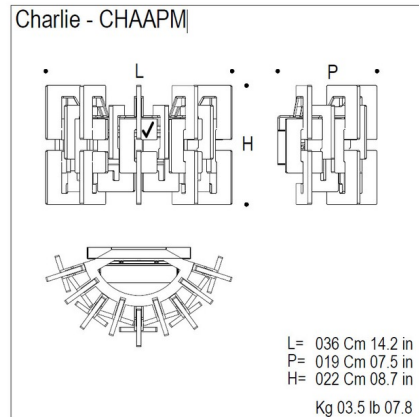

By Mazzega1946

Description

The Charlie Wall Sconce features a glass diffuser in clear crystal, transparent mirror or black with finish in polished chrome.

Shown in polished chrome / transparent crystal

Specifications

COLOR Transparent Crystal
BODY FINISH Polished Chrome
WATTAGE 150W
DIMMER Standard 120V
DIMENSIONS 14.2"W x 8.7"H x 7.5"D
BULB NOT INCLUDED 1 x T3LONG/R7s (RSC)/150W/120V Halogen
COUNTRY OF ORIGIN Italy