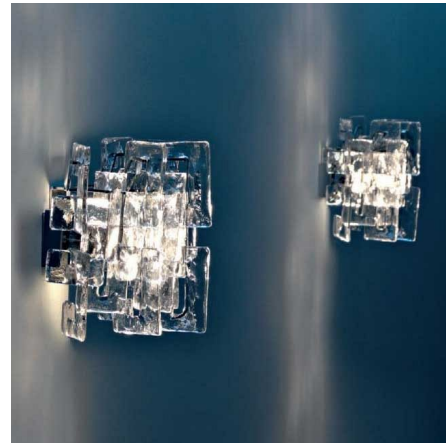

## Charlie Wall Light

By Mazzega1946

### Description

The Charlie Wall Sconce features a glass diffuser in clear crystal, transparent mirror or black with finish in polished chrome.

Shown in polished chrome / transparent crystal