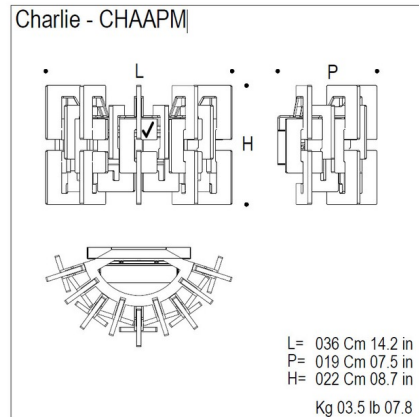

Shown in polished chrome / transparent crystal

Specifications

COLOR . . . . . Transparent Crystal
BODY FINISH . . . . . Polished Chrome
WATTAGE 150W
DIMMER . . . . . Standard 120V
DIMENSIONS . . . . . 14.2"W x 8.7"H x 7.5"D
BULB NOT INCLUDED . . . . . 1 x T3LONG/R7s (RSC)/150W/120V Halogen
COUNTRY OF ORIGIN . . . . . Italy

CLICK TO VIEW PRODUCT

Notes: