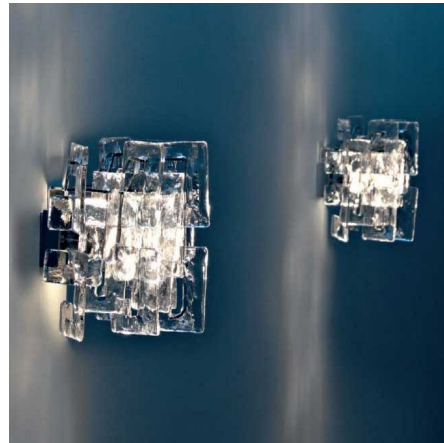

By Mazzega1946

Description

The Charlie Wall Sconce features a glass diffuser in clear crystal, transparent mirror or black with finish in polished chrome.

Shown in polished chrome / transparent crystal

Specifications

COLOR Transparent Crystal
BODY FINISH Polished Chrome
WATTAGE 150W
DIMMER Standard 120V
DIMENSIONS 14.2"W x 8.7"H x 7.5"D
BULB NOT INCLUDED 1 x T3LONG/R7s (RSC)/150W/120V Halogen
COUNTRY OF ORIGIN Italy