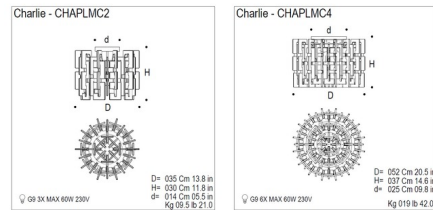

### Specifications

COLOR . . . . . Transparent Crystal  
BODY FINISH . . . . . Polished Chrome  
WATTAGE . . . . . 360W  
DIMMER . . . . . Standard 120V  
DIMENSIONS . . . . . 20.5"W x 13.8"H  
BULB NOT INCLUDED . . . . . 6 x JCD/G9/60W/120V Halogen  
COUNTRY OF ORIGIN . . . . . Italy