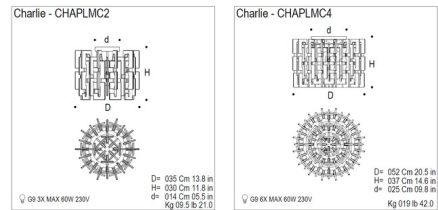

By Mazzega1946

Description

The Charlie Round Ceiling Light features a glass diffuser in clear crystal, transparent mirror or black with finish in polished chrome. Available in two sizes.

Shown in polished chrome / transparent crystal

Specifications

COLOR Transparent Crystal
BODY FINISH Polished Chrome
WATTAGE 360W
DIMMER Standard 120V
DIMENSIONS 20.5"W x 13.8"H
BULB NOT INCLUDED 6 x JCD/G9/60W/120V Halogen
COUNTRY OF ORIGIN Italy

CLICK TO VIEW PRODUCT