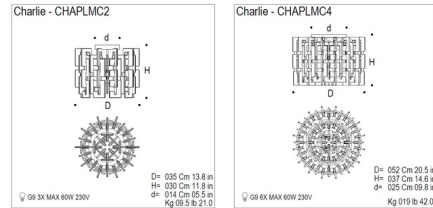

By Mazzega1946

Description

The Charlie Round Ceiling Light features a glass diffuser in clear crystal, transparent mirror or black with finish in polished chrome. Available in two sizes.

Shown in polished chrome / transparent crystal

Specifications

COLOR Transparent Crystal
 BODY FINISH Polished Chrome
 WATTAGE 360W
 DIMMER Standard 120V
 DIMENSIONS 20.5"W x 13.8"H
 BULB NOT INCLUDED 6 x JCD/G9/60W/120V Halogen
 COUNTRY OF ORIGIN Italy