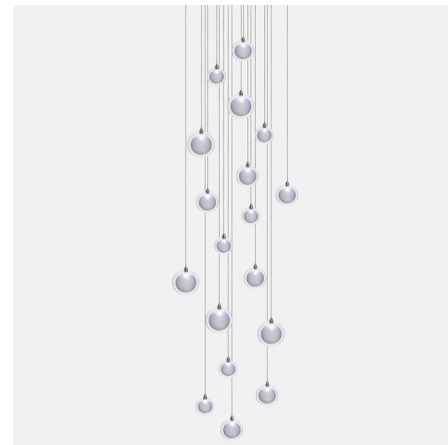

Lightology

lightology.com
866-954-4489
04-14-26

Project: _____

Company: _____

Location: _____ Fixture Type: _____

SPEC #: **SHK1015675**

Approved On: _____ Approved By: _____

Kadur Frost 18-Light Square Mixed Orb Chandelier

By Shakuff

Description

The Kadur Frost 18-Light Square Mixed Orb Chandelier brings a crisp clean look to your interior space. Each outer glass orb is complemented with inner frosted glass that brings flawless beauty to your room. Pendant hardware in Silver. Canopy finish in Matte Silver, Matte White, or Antique Bronze. Includes 24 inch square canopy and dimmable power supply. Includes (6) 4 inch, (7) 5 inch, and (5) 6 inch globes in Clear Outer/White Frost, Clear Outer/Moon Frost, Amber Outer/White Frost, or Gray Outer/White Frost. Note: Standard maximum overall height with varying cord lengths: 120 inch. Custom lengths available upon request.

Specifications

COLOR . . . . . Clear / White Frost
BODY FINISH . . . . . Matte White
WATTAGE 36W
DIMMER . . . . . Low Voltage Electronic
DIMENSIONS . . . . . 24"W x 4"H
BULB INCLUDED . . . . . 18 x JC/G4 (bipin)/2W/12V LED

Technical Information

PRODUCT DIMENSIONS . . . . . Adjustable Maximum Overall Height: 120"
LAMP COLOR 2700K
LUMENS/WATT 1,800.00
LUMINOUS FLUX . . . . . 3600 lumens

Shown in matte white / clear / white frost

CLICK TO VIEW PRODUCT

Notes: