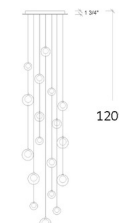

### Description

The Kadur Frost 18-Light Square Mixed Orb Chandelier brings a crisp clean look to your interior space. Each outer glass orb is complemented with inner frosted glass that brings flawless beauty to your room. Pendant hardware in Silver. Canopy finish in Matte Silver, Matte White, or Antique Bronze. Includes 24 inch square canopy and dimmable power supply. Includes (6) 4 inch, (7) 5 inch, and (5) 6 inch globes in Clear Outer/White Frost, Clear Outer/Moon Frost, Amber Outer/White Frost, or Gray Outer/White Frost. Note: Standard maximum overall height with varying cord lengths: 120 inch. Custom lengths available upon request.

### Specifications

COLOR . . . . . Clear / White Frost  
BODY FINISH . . . . . Matte White  
WATTAGE . . . . . 36W  
DIMMER . . . . . Low Voltage Electronic  
DIMENSIONS . . . . . 24"W x 4"H  
BULB INCLUDED . . . . . 18 x JC/G4 (bipin)/2W/12V LED

### Technical Information

PRODUCT DIMENSIONS . . . . . Adjustable Maximum Overall Height: 120"  
LAMP COLOR . . . . . 2700K  
LUMENS/WATT . . . . . 1,800.00  
LUMINOUS FLUX . . . . . 3600 lumens

Shown in matte white / clear / white frost

Each Globe: 4" / 5" / 6"

CLICK TO VIEW PRODUCT

Notes: