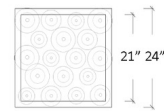

Description

The Kadur Frost 18-Light Square Mixed Orb Chandelier brings a crisp clean look to your interior space. Each outer glass orb is complemented with inner frosted glass that brings flawless beauty to your room. Pendant hardware in Silver. Canopy finish in Matte Silver, Matte White, or Antique Bronze. Includes 24 inch square canopy and dimmable power supply. Includes (6) 4 inch, (7) 5 inch, and (5) 6 inch globes in Clear Outer/White Frost, Clear Outer/Moon Frost, Amber Outer/White Frost, or Gray Outer/White Frost. Note: Standard maximum overall height with varying cord lengths: 120 inch. Custom lengths available upon request.

Specifications

COLOR Clear / White Frost
 BODY FINISH Matte White
 WATTAGE 36W
 DIMMER Low Voltage Electronic
 DIMENSIONS 24"W x 4"H
 BULB INCLUDED 18 x JC/G4 (bipin)/2W/12V LED

Technical Information

PRODUCT DIMENSIONS Adjustable Maximum Overall Height: 120"
 LAMP COLOR 2700K
 LUMENS/WATT 1,800.00
 LUMINOUS FLUX 3600 lumens

Shown in matte white / clear / white frost

Each Globe: 4" / 5" / 6"

CLICK TO VIEW PRODUCT

Notes: