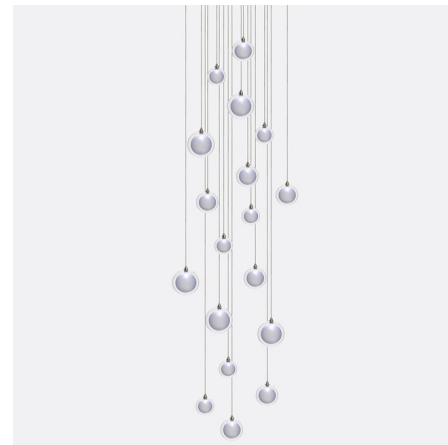

Lightology

lightology.com
866-954-4489
06-04-26

Project: _____
 Company: _____
 Location: _____ Fixture Type: _____
 SPEC #: **SHK1015675**
 Approved On: _____ Approved By: _____

Kadur Frost 18-Light Square Mixed Orb Chandelier By Shakuff

Description

The Kadur Frost 18-Light Square Mixed Orb Chandelier brings a crisp clean look to your interior space. Each outer glass orb is complemented with inner frosted glass that brings flawless beauty to your room. Pendant hardware in Silver. Canopy finish in Matte Silver, Matte White, or Antique Bronze. Includes 24 inch square canopy and dimmable power supply. Includes (6) 4 inch, (7) 5 inch, and (5) 6 inch globes in Clear Outer/White Frost, Clear Outer/Moon Frost, Amber Outer/White Frost, or Gray Outer/White Frost. Note: Standard maximum overall height with varying cord lengths: 120 inch. Custom lengths available upon request.

Specifications

COLOR Clear / White Frost
 BODY FINISH Matte White
 WATTAGE 36W
 DIMMER Low Voltage Electronic
 DIMENSIONS 24"W x 4"H
 BULB INCLUDED 18 x JC/G4 (bipin)/2W/12V LED

Technical Information

PRODUCT DIMENSIONS Adjustable Maximum Overall Height: 120"
 LAMP COLOR 2700K
 LUMENS/WATT 1,800.00
 LUMINOUS FLUX 3600 lumens

Shown in matte white / clear / white frost

Each Globe: 4" / 5" / 6"

CLICK TO VIEW PRODUCT

Notes: