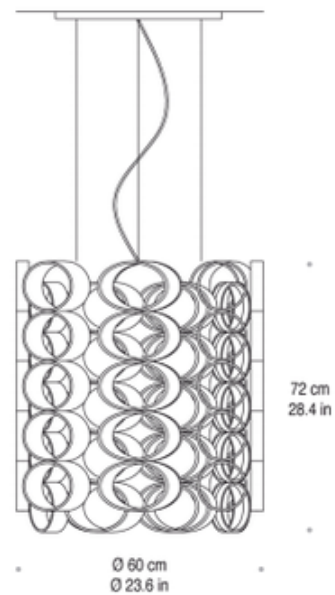

BRAND

Mazzega1946

DESCRIPTION

The Disk Suspension features a hand ground blown glass shade in White or Red with Polished Chrome plated metal finish.

Shown in: Polished Chrome / White

SHADE COLOR	White
BODY FINISH	Polished Chrome
WATTAGE	48W
DIMMER	Standard 120V
DIMENSIONS	23.3"W x 28.4"H
BULB NOT INCLUDED	
LAMP	6 x A19/Medium (E26)/8W/120V LED 6 x A19/Medium (E26)/120V LED 6 x A19/Medium (E26)/60W/120V Incandescent

SPEC # AVM101571

COMPANY	PROJECT	FIXTURE TYPE	APPROVED BY	DATE