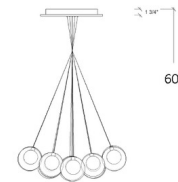

Description

The Kadur Frost 19-Light Cluster Chandelier brings a crisp clean look to your interior space. Each outer glass orb is complemented with inner frosted glass that brings flawless beauty to your room. Pendant hardware in Silver. Canopy finish in Matte Silver, Matte White, or Antique Bronze. Includes 18 inch round canopy and dimmable power supply. Available in 4, 5, 6, or 7 inch orbs (all same size) in Clear Outer/White Frost, Clear Outer/Moon Frost, Amber Outer/White Frost, or Gray Outer/White Frost. Note: Standard maximum overall height cord lengths: 60 inch. Custom lengths available upon request.

Specifications

COLOR Clear / White Frost
BODY FINISH Matte Silver
WATTAGE 38W
DIMMER Low Voltage Electronic
DIMENSIONS 30"W x 4"H
BULB INCLUDED 19 x JC/G4 (bipin)/2W/12V LED

Technical Information

PRODUCT DIMENSIONS Adjustable Maximum Overall Height: 60"
LAMP COLOR 2700K
LUMENS/WATT 1,900.00
LUMINOUS FLUX 3800 lumens

Shown in matte silver / clear / white frost

Each Globe: 4" / 5" / 6" / 7"

CLICK TO VIEW PRODUCT

Notes: