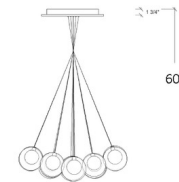

Description

The Kadur Frost 19-Light Cluster Chandelier brings a crisp clean look to your interior space. Each outer glass orb is complemented with inner frosted glass that brings flawless beauty to your room. Pendant hardware in Silver. Canopy finish in Matte Silver, Matte White, or Antique Bronze. Includes 18 inch round canopy and dimmable power supply. Available in 4, 5, 6, or 7 inch orbs (all same size) in Clear Outer/White Frost, Clear Outer/Moon Frost, Amber Outer/White Frost, or Gray Outer/White Frost. Note: Standard maximum overall height cord lengths: 60 inch. Custom lengths available upon request.

Specifications

COLOR Clear / White Frost
 BODY FINISH Matte Silver
 WATTAGE 38W
 DIMMER Low Voltage Electronic
 DIMENSIONS 30"W x 4"H
 BULB INCLUDED 19 x JC/G4 (bipin)/2W/12V LED

Technical Information

PRODUCT DIMENSIONS Adjustable Maximum Overall Height: 60"
 LAMP COLOR 2700K
 LUMENS/WATT 1,900.00
 LUMINOUS FLUX 3800 lumens

Shown in matte silver / clear / white frost

Each Globe: 4" / 5" / 6" / 7"

CLICK TO VIEW PRODUCT

Notes: