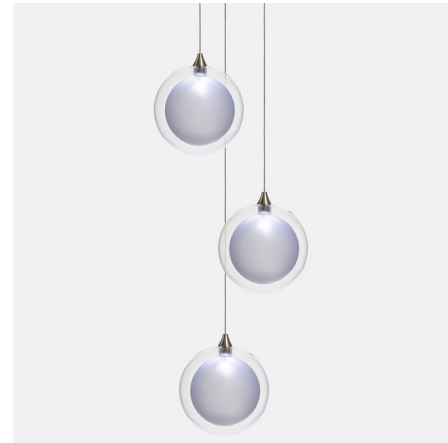

Description

The Kadur Frost 3-Light Round Chandelier brings a crisp clean look to your interior space. Each outer glass orb is complemented with inner frosted glass that brings flawless beauty to your room. Pendant hardware in Silver. Canopy finish in Matte Silver, Matte White, or Antique Bronze. Includes 8 inch round canopy and dimmable power supply. Includes 4, 5, 6, 7 or 8 inch orbs (all same size) in Clear Outer/White Frost, Clear Outer/Moon Frost, Amber Outer/White Frost, or Gray Outer/White Frost. Note: Standard maximum overall height with varying cord lengths: 72 inch. Custom lengths available upon request.

Specifications

COLOR Clear / White Frost
BODY FINISH Matte Silver
WATTAGE 6W
DIMMER Low Voltage Electronic
DIMENSIONS 8"W x 4"H
BULB INCLUDED 3 x JC/G4 (bipin)/2W/12V LED

Technical Information

LAMP COLOR 2700K
LUMENS/WATT 300.00
LUMINOUS FLUX 600 lumens

Shown in matte silver / clear / white frost

CLICK TO VIEW PRODUCT

Notes: