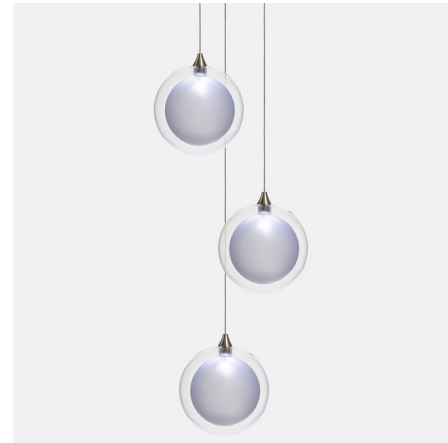

Lightology

lightology.com
866-954-4489
07-04-26

Project: _____

Company: _____

Location: _____ Fixture Type: _____

SPEC #: **SHK1015848**

Approved On: _____ Approved By: _____

Kadur Frost 3-Light Round Chandelier By Shakuff

Description

The Kadur Frost 3-Light Round Chandelier brings a crisp clean look to your interior space. Each outer glass orb is complemented with inner frosted glass that brings flawless beauty to your room. Pendant hardware in Silver. Canopy finish in Matte Silver, Matte White, or Antique Bronze. Includes 8 inch round canopy and dimmable power supply. Includes 4, 5, 6, 7 or 8 inch orbs (all same size) in Clear Outer/White Frost, Clear Outer/Moon Frost, Amber Outer/White Frost, or Gray Outer/White Frost. Note: Standard maximum overall height with varying cord lengths: 72 inch. Custom lengths available upon request.

Specifications

COLOR Clear / White Frost
BODY FINISH Matte Silver
WATTAGE 6W
DIMMER Low Voltage Electronic
DIMENSIONS 8"W x 4"H
BULB INCLUDED 3 x JC/G4 (bipin)/2W/12V LED

Technical Information

LAMP COLOR 2700K
LUMENS/WATT 300.00
LUMINOUS FLUX 600 lumens

Shown in matte silver / clear / white frost

CLICK TO VIEW PRODUCT

Notes: