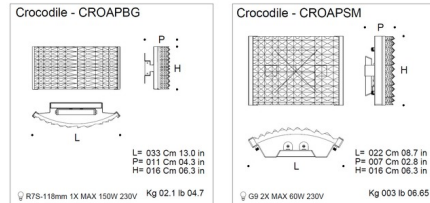

### Specifications

COLOR . . . . . Satin Crystal  
 BODY FINISH . . . . . Polished Chrome  
 WATTAGE . . . . . 120W  
 DIMMER . . . . . Standard 120V  
 DIMENSIONS . . . . . 8.7"W x 6.3"H x 2.8"D  
 BULB NOT INCLUDED . . . . . 2 x JCD/G9/60W/120V Halogen  
 COUNTRY OF ORIGIN . . . . . Italy