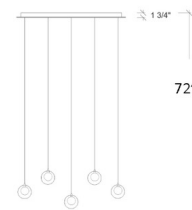

Description

The Kadur Frost 5-Light Linear Chandelier brings a crisp clean look to your interior space. Each outer glass orb is complemented with inner frosted glass that brings flawless beauty to you room. Pendant hardware in Silver. Canopy finish in Matte Silver, Matte White, or Antique Bronze. Includes 8 x 40 inch linear canopy and integral dimmable power supply. Includes 4, 5, 6, 7 or 8 inch orbs (all same size) in Clear Outer/White Frost, Clear Outer/Moon Frost, Amber Outer/White Frost, or Gray Outer/White Frost. Note: Standard maximum overall height with varying cord lengths: 72 inch. Custom lengths available upon request.

Specifications

COLOR Clear / Moon Frost
 BODY FINISH Matte Silver
 WATTAGE 10W
 DIMMER Low Voltage Electronic
 DIMENSIONS 40"L x 4"W x 4"H
 BULB INCLUDED 5 x JC/G4 (bipin)/2W/12V LED

Technical Information

PRODUCT DIMENSIONS Adjustable Maximum Overall Height: 72"
 LAMP COLOR 2700K
 LUMENS/WATT 500.00
 LUMINOUS FLUX 1000 lumens

Shown in matte silver / clear / moon frost

Each Globe: 4" / 5" / 6" / 7" / 8"

CLICK TO VIEW PRODUCT