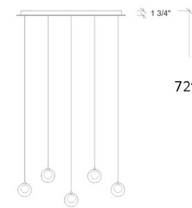

### Description

The Kadur Frost 5-Light Linear Chandelier brings a crisp clean look to your interior space. Each outer glass orb is complemented with inner frosted glass that brings flawless beauty to your room. Pendant hardware in Silver. Canopy finish in Matte Silver, Matte White, or Antique Bronze. Includes 8 x 40 inch linear canopy and integral dimmable power supply. Includes 4, 5, 6, 7 or 8 inch orbs (all same size) in Clear Outer/White Frost, Clear Outer/Moon Frost, Amber Outer/White Frost, or Gray Outer/White Frost. Note: Standard maximum overall height with varying cord lengths: 72 inch. Custom lengths available upon request.

### Specifications

COLOR . . . . . Clear / Moon Frost  
BODY FINISH . . . . . Matte Silver  
WATTAGE . . . . . 10W  
DIMMER . . . . . Low Voltage Electronic  
DIMENSIONS . . . . . 40"L x 4"W x 4"H  
BULB INCLUDED . . . . . 5 x JC/G4 (bipin)/2W/12V LED

### Technical Information

PRODUCT DIMENSIONS . . . . . Adjustable Maximum Overall Height: 72"  
LAMP COLOR . . . . . 2700K  
LUMENS/WATT . . . . . 500.00  
LUMINOUS FLUX . . . . . 1000 lumens

Shown in matte silver / clear / moon frost

Each Globe: 4" / 5" / 6" / 7" / 8"

CLICK TO VIEW PRODUCT

Notes: