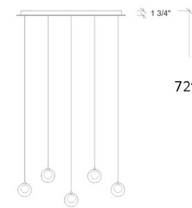

Description

The Kadur Frost 5-Light Linear Chandelier brings a crisp clean look to your interior space. Each outer glass orb is complemented with inner frosted glass that brings flawless beauty to your room. Pendant hardware in Silver. Canopy finish in Matte Silver, Matte White, or Antique Bronze. Includes 8 x 40 inch linear canopy and integral dimmable power supply. Includes 4, 5, 6, 7 or 8 inch orbs (all same size) in Clear Outer/White Frost, Clear Outer/Moon Frost, Amber Outer/White Frost, or Gray Outer/White Frost. Note: Standard maximum overall height with varying cord lengths: 72 inch. Custom lengths available upon request.

Specifications

COLOR Clear / Moon Frost
BODY FINISH Matte Silver
WATTAGE 10W
DIMMER Low Voltage Electronic
DIMENSIONS 40"L x 4"W x 4"H
BULB INCLUDED 5 x JC/G4 (bipin)/2W/12V LED

Technical Information

PRODUCT DIMENSIONS Adjustable Maximum Overall Height: 72"
LAMP COLOR 2700K
LUMENS/WATT 500.00
LUMINOUS FLUX 1000 lumens

Shown in matte silver / clear / moon frost

Each Globe: 4" / 5" / 6" / 7" / 8"

CLICK TO VIEW PRODUCT

Notes: