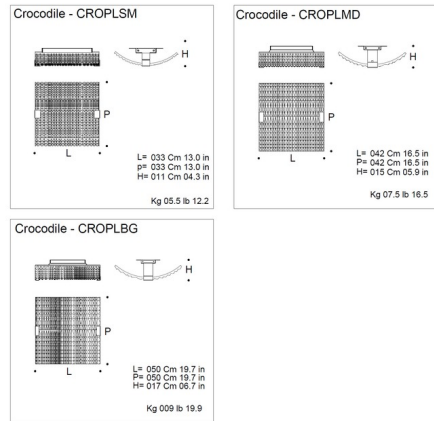

By Mazzega1946

Description

Crocodile Ceiling Light features a glass diffuser in Clear Crystal, Satin Crystal or Light Tobacco and a Polished Chrome finish. Available in three sizes.

Shown in polished chrome / satin crystal

Specifications

COLOR Satin Crystal
 BODY FINISH Polished Chrome
 WATTAGE 144W
 DIMMER Standard 120V
 DIMENSIONS 16.5"W x 5.9"H
 BULB NOT INCLUDED 2 x A19/Medium (E26)/72W/120V Incandescent
 OTHER BULB OPTIONS 2 x A19/Medium (E26)/120V LED
 COUNTRY OF ORIGIN Italy