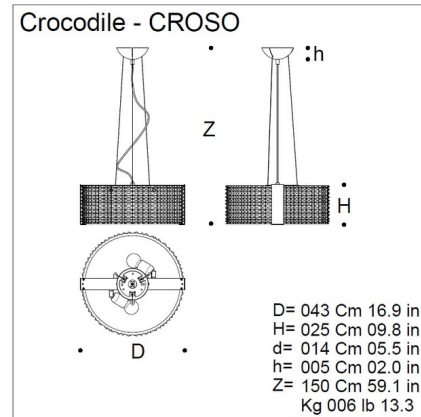

Lightology

lightology.com
866-954-4489
06-21-26

Project: _____

Company: _____

Location: _____ Fixture Type: _____

SPEC #: **AVM101596**

Approved On: _____ Approved By: _____

Crocodile Suspension

By Mazzega1946

Description

Crocodile Suspension features a glass diffuser in Clear Crystal, Satin Crystal or Light Tobacco with a polished chrome finish. Two 100 watt 120 volt A19 medium base incandescent lamps required, but not included. 17 inch diameter x 9.9 inch high shade x 59.1 inch overall height.

Specifications

COLOR . . . . . Light Tobacco
BODY FINISH . . . . . Polished Chrome
WATTAGE 144W
DIMMER . . . . . Standard 120V
DIMENSIONS . . . . . 17"W x 9.9"H
BULB NOT INCLUDED . . . . . 2 x A19/Medium (E26)/72W/120V Incandescent
OTHER BULB OPTIONS . . . . . 2 x A19/Medium (E26)/120V LED
COUNTRY OF ORIGIN . . . . . Italy

Notes:

CLICK TO VIEW PRODUCT