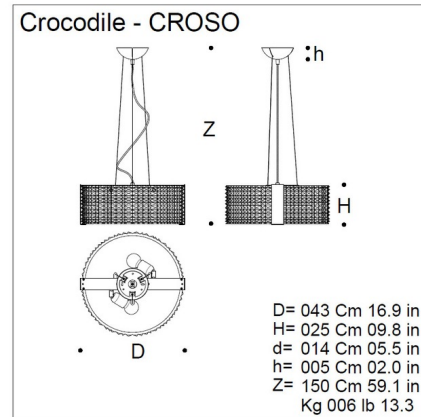

Lightology

lightology.com
866-954-4489
04-24-26

Project: _____
 Company: _____
 Location: _____ Fixture Type: _____
 SPEC #: **AVM101596**
 Approved On: _____ Approved By: _____

Crocodile Suspension By Mazzega1946

Description

Crocodile Suspension features a glass diffuser in Clear Crystal, Satin Crystal or Light Tobacco with a polished chrome finish. Two 100 watt 120 volt A19 medium base incandescent lamps required, but not included. 17 inch diameter x 9.9 inch high shade x 59.1 inch overall height.

Shown in polished chrome / light tobacco

Specifications

COLOR	Light Tobacco
BODY FINISH	Polished Chrome
WATTAGE	144W
DIMMER	Standard 120V
DIMENSIONS	17"W x 9.9"H
BULB NOT INCLUDED	2 x A19/Medium (E26)/72W/120V Incandescent
OTHER BULB OPTIONS	2 x A19/Medium (E26)/120V LED
COUNTRY OF ORIGIN	Italy