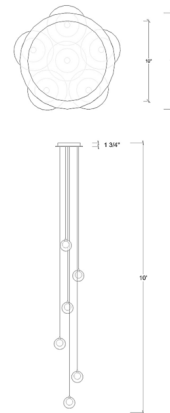

CLICK TO VIEW PRODUCT

Notes: