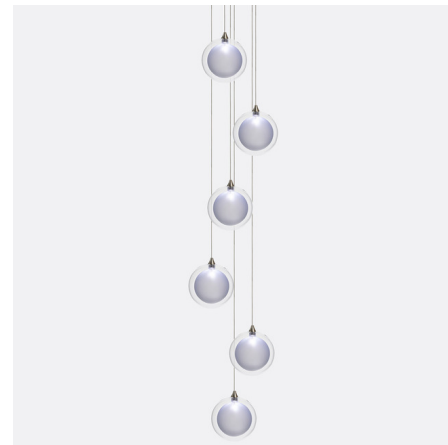

Description

The Kadur Frost 6-Light Round Chandelier brings a crisp clean look to your interior space. Each outer glass orb is complemented with inner frosted glass that brings flawless beauty to your room. Pendant hardware in Silver. Canopy finish in Matte Silver, Matte White, or Antique Bronze. Includes 12 inch round canopy and dimmable power supply. Includes 4, 5, 6, 7 or 8 inch orbs (all same size) in Clear Outer/White Frost, Clear Outer/Moon Frost, Amber Outer/White Frost, or Gray Outer/White Frost. Note: Standard maximum overall height with varying cord lengths: 120 inch. Custom lengths available upon request.

Specifications

COLOR Clear / White Frost
 BODY FINISH Matte Silver
 WATTAGE 12W
 DIMMER Low Voltage Electronic
 DIMENSIONS 12"W x 4"H
 BULB INCLUDED 6 x JC/G4 (bipin)/2W/12V LED

Technical Information

LAMP COLOR 2700K
 LUMENS/WATT 600.00
 LUMINOUS FLUX 1200 lumens

Shown in matte silver / clear / white frost

CLICK TO VIEW PRODUCT

Notes: