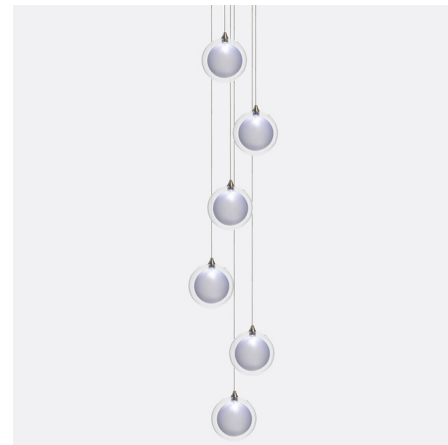

Lightology

lightology.com
866-954-4489
07-04-26

Project: _____

Company: _____

Location: _____ Fixture Type: _____

SPEC #: **SHK1015968**

Approved On: _____ Approved By: _____

Kadur Frost 6-Light Round Chandelier By Shakuff

Description

The Kadur Frost 6-Light Round Chandelier brings a crisp clean look to your interior space. Each outer glass orb is complemented with inner frosted glass that brings flawless beauty to your room. Pendant hardware in Silver. Canopy finish in Matte Silver, Matte White, or Antique Bronze. Includes 12 inch round canopy and dimmable power supply. Includes 4, 5, 6, 7 or 8 inch orbs (all same size) in Clear Outer/White Frost, Clear Outer/Moon Frost, Amber Outer/White Frost, or Gray Outer/White Frost. Note: Standard maximum overall height with varying cord lengths: 120 inch. Custom lengths available upon request.

Specifications

COLOR . . . . . Clear / White Frost
BODY FINISH . . . . . Matte Silver
WATTAGE 12W
DIMMER . . . . . Low Voltage Electronic
DIMENSIONS . . . . . 12"W x 4"H
BULB INCLUDED . . . . . 6 x JC/G4 (bipin)/2W/12V LED

Technical Information

LAMP COLOR 2700K
LUMENS/WATT 600.00
LUMINOUS FLUX . . . . . 1200 lumens

Shown in matte silver / clear / white frost