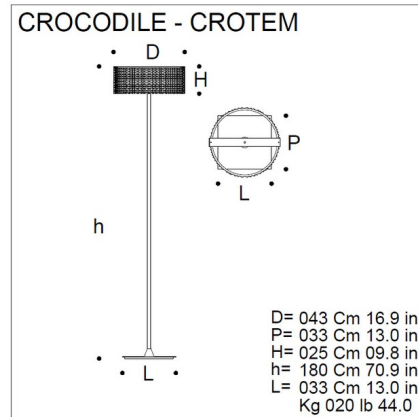

By Mazzega1946

Description

Crocodile Floor Lamp features a glass diffuser in Clear Crystal, Satin Crystal or Light Tobacco with a polished chrome finish. Two 100 watt 120 volt A19 medium base incandescent lamps required, but not included. Includes dimmer control. 17 inch diameter x 70.9 inches high.

Shown in polished chrome / clear crystal

Specifications

COLOR Clear Crystal
BODY FINISH Polished Chrome
WATTAGE 144W
DIMMER Included
DIMENSIONS 17"W x 70.9"H
BULB NOT INCLUDED 2 x A19/Medium (E26)/72W/120V Incandescent
OTHER BULB OPTIONS 2 x A19/Medium (E26)/120V LED
COUNTRY OF ORIGIN Italy