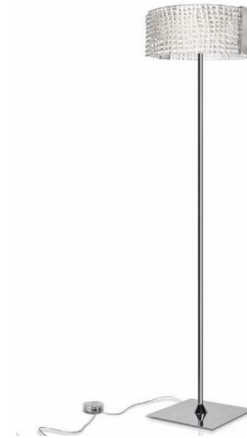

Lightology

lightology.com
866-954-4489
04-26-26

Project: _____

Company: _____

Location: _____ Fixture Type: _____

SPEC #: **AVM101600**

Approved On: _____ Approved By: _____

Crocodile Floor Lamp

By Mazzega1946

Description

Crocodile Floor Lamp features a glass diffuser in Clear Crystal, Satin Crystal or Light Tobacco with a polished chrome finish. Two 100 watt 120 volt A19 medium base incandescent lamps required, but not included. Includes dimmer control. 17 inch diameter x 70.9 inches high.

Shown in polished chrome / clear crystal

Specifications

COLOR Clear Crystal
BODY FINISH Polished Chrome
WATTAGE 144W
DIMMER Included
DIMENSIONS 17"W x 70.9"H
BULB NOT INCLUDED 2 x A19/Medium (E26)/72W/120V Incandescent
OTHER BULB OPTIONS 2 x A19/Medium (E26)/120V LED
COUNTRY OF ORIGIN Italy