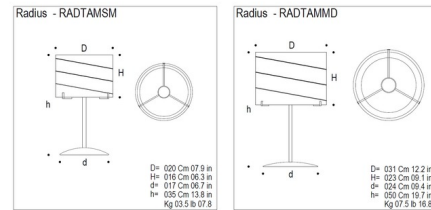

### Specifications

COLOR . . . . . Satin Crystal / Clear  
BODY FINISH . . . . . Polished Chrome  
WATTAGE . . . . . 5W  
DIMMER . . . . . Standard 120V  
DIMENSIONS . . . . . 7.9"W x 13.8"H  
BULB NOT INCLUDED . . . . . 1 x B11/Candelabra (E12)/5W/120V LED  
OTHER BULB OPTIONS . . . . . 1 x B10/Candelabra (E12)/60W/120V Incandescent  
COUNTRY OF ORIGIN . . . . . Italy