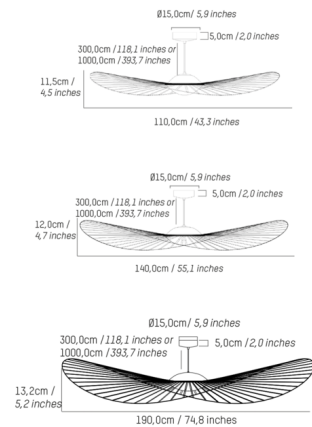

Shown in black / white glass