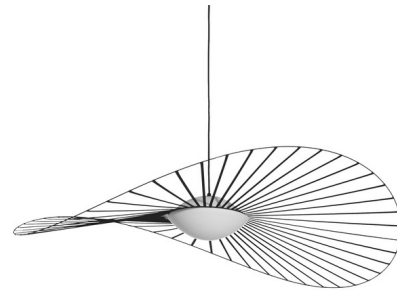

## Vertigo Nova Pendant By Petite Friture

### Description

The Vertigo Nova Pendant highly technical innards does not compromise on the design's iconic and poetic elegance. The Vertigo's contemporary statement and sculptural form draws the eye and instantly elevates the interior ambience. Subtle and sultry, the Vertigo places best over the dining table or in a luxurious entryway. Available with 118.1 in. (3m) or 393.7 in. (10m) cable length options (Vermillion is only available with 118.1 in. cable).

Shown in black / white glass

### Specifications

COLOR	White Glass
BODY FINISH	Black
WATTAGE	12W
DIMMER	Low Voltage Electronic
DIMENSIONS	43.31"W x 4.72"H
INTEGRATED LED MODULE	1 x LED/12W/120V LED