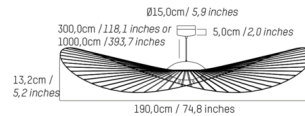

Specifications

COLOR	White Glass
BODY FINISH	Black
WATTAGE	12W
DIMMER	Low Voltage Electronic
DIMENSIONS	43.31"W x 4.72"H
INTEGRATED LED MODULE	1 x LED/12W/120V LED