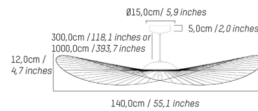

Specifications

COLOR	White Glass
BODY FINISH	Black
WATTAGE	12W
DIMMER	Low Voltage Electronic
DIMENSIONS	43.31"W x 4.72"H
INTEGRATED LED MODULE	1 x LED/12W/120V LED