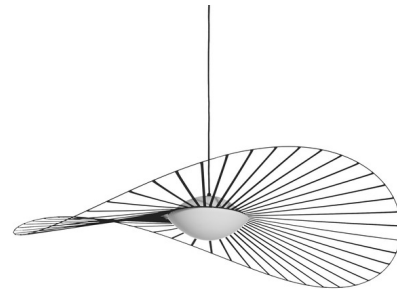

Description

The Vertigo Nova Pendant highly technical innards does not compromise on the design's iconic and poetic elegance. The Vertigo's contemporary statement and sculptural form draws the eye and instantly elevates the interior ambience. Subtle and sultry, the Vertigo places best over the dining table or in a luxurious entryway. Available with 118.1 in. (3m) or 393.7 in. (10m) cable length options (Vermillion is only available with 118.1 in. cable).

Specifications

COLOR White Glass
 BODY FINISH Black
 WATTAGE 12W
 DIMMER Low Voltage Electronic
 DIMENSIONS 43.31"W x 4.72"H
 INTEGRATED LED MODULE 1 x LED/12W/120V LED

Technical Information

COLOR RENDERING 85 CRI
 LAMP COLOR 2700K
 LUMENS/WATT 68.75
 LUMINOUS FLUX 825 lumens

Shown in black / white glass

CLICK TO VIEW PRODUCT

Notes: