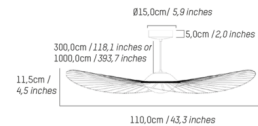

### Description

The Vertigo Nova Pendant highly technical innards does not compromise on the design's iconic and poetic elegance. The Vertigo's contemporary statement and sculptural form draws the eye and instantly elevates the interior ambience. Subtle and sultry, the Vertigo places best over the dining table or in a luxurious entryway. Available with 118.1 in. (3m) or 393.7 in. (10m) cable length options (Vermillion is only available with 118.1 in. cable).

### Specifications

COLOR	White Glass
BODY FINISH	Black
WATTAGE	12W
DIMMER	Low Voltage Electronic
DIMENSIONS	43.31"W x 4.72"H
INTEGRATED LED MODULE	1 x LED/12W/120V LED