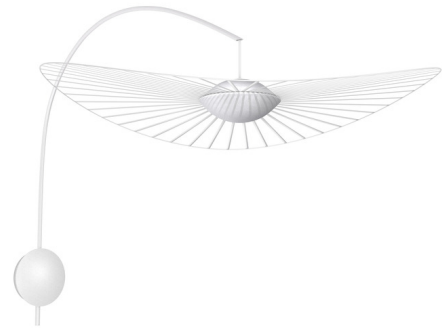

Lightology

lightology.com
866-954-4489
06-03-26

Project: _____

Company: _____

Location: _____ Fixture Type: _____

SPEC #: **PFT1016032**

Approved On: _____ Approved By: _____

Vertigo Nova Wall Lamp

By Petite Friture

Description

The Vertigo Nova Wall Lamp's highly technical innards does not compromise on the design's iconic and poetic elegance. Finished in White, the Vertigo's contemporary statement and sculptural form draws the eye and instantly elevates the interior ambience. Subtle and sultry, the Vertigo places best along a large corridor or in a commercial space.

Shown in white / white glass

Specifications

COLOR White Glass
BODY FINISH White
WATTAGE 12W
DIMMER Low Voltage Electronic
DIMENSIONS 7,87"W x 40,94"H x 43,31"D
INTEGRATED LED MODULE 1 x LED/12W/120V LED