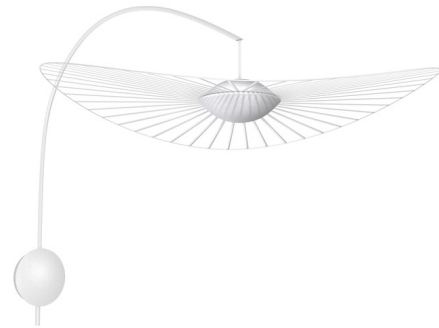

Lightology

lightology.com
866-954-4489
04-16-26

Project: _____

Company: _____

Location: _____ Fixture Type: _____

SPEC #: **PFT1016032**

Approved On: _____ Approved By: _____

Vertigo Nova Wall Lamp

By Petite Friture

Description

The Vertigo Nova Wall Lamp's highly technical innards does not compromise on the design's iconic and poetic elegance. Finished in White, the Vertigo's contemporary statement and sculptural form draws the eye and instantly elevates the interior ambience. Subtle and sultry, the Vertigo places best along a large corridor or in a commercial space.

Shown in white / white glass

Specifications

COLOR White Glass
BODY FINISH White
WATTAGE 12W
DIMMER Low Voltage Electronic
DIMENSIONS 7.87"W x 40.94"H x 43.31"D
INTEGRATED LED MODULE 1 x LED/12W/120V LED