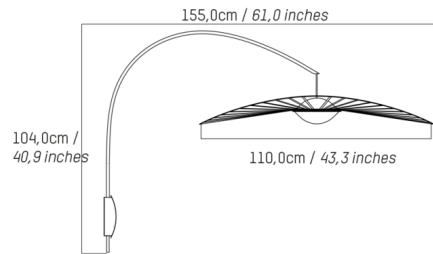

By Petite Friture

Description

The Vertigo Nova Wall Lamp's highly technical innards does not compromise on the design's iconic and poetic elegance. Finished in White, the Vertigo's contemporary statement and sculptural form draws the eye and instantly elevates the interior ambience. Subtle and sultry, the Vertigo places best along a large corridor or in a commercial space.

Shown in white / white glass

Specifications

COLOR White Glass
BODY FINISH White
WATTAGE 12W
DIMMER Low Voltage Electronic
DIMENSIONS 7,87"W x 40,94"H x 43,31"D
INTEGRATED LED MODULE 1 x LED/12W/120V LED