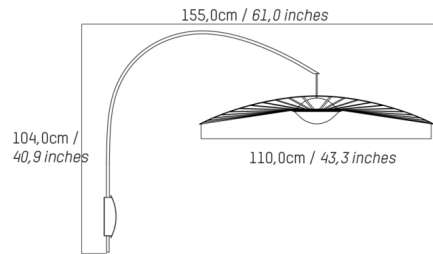

By Petite Friture

Description

The Vertigo Nova Wall Lamp's highly technical innards does not compromise on the design's iconic and poetic elegance. Finished in White, the Vertigo's contemporary statement and sculptural form draws the eye and instantly elevates the interior ambience. Subtle and sultry, the Vertigo places best along a large corridor or in a commercial space.

Shown in white / white glass

Specifications

COLOR White Glass
BODY FINISH White
WATTAGE 12W
DIMMER Low Voltage Electronic
DIMENSIONS 7.87"W x 40.94"H x 43.31"D
INTEGRATED LED MODULE 1 x LED/12W/120V LED