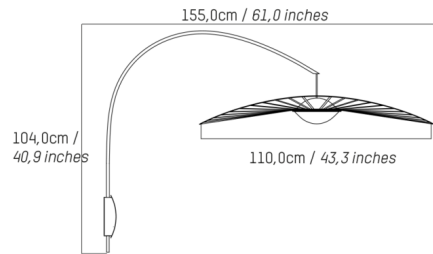

### Specifications

COLOR . . . . . White Glass  
BODY FINISH . . . . . White  
WATTAGE . . . . . 12W  
DIMMER . . . . . Low Voltage Electronic  
DIMENSIONS . . . . . 7,87"W x 40,94"H x 43,31"D  
INTEGRATED LED MODULE . . . . . 1 x LED/12W/120V LED