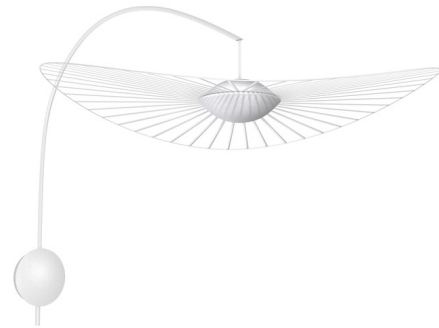

## Vertigo Nova Wall Lamp

By Petite Friture

### Description

The Vertigo Nova Wall Lamp's highly technical innards does not compromise on the design's iconic and poetic elegance. Finished in White, the Vertigo's contemporary statement and sculptural form draws the eye and instantly elevates the interior ambience. Subtle and sultry, the Vertigo places best along a large corridor or in a commercial space.

Shown in white / white glass

### Specifications

COLOR . . . . . White Glass  
BODY FINISH . . . . . White  
WATTAGE . . . . . 12W  
DIMMER . . . . . Low Voltage Electronic  
DIMENSIONS . . . . . 7,87"W x 40,94"H x 43,31"D  
INTEGRATED LED MODULE . . . . . 1 x LED/12W/120V LED