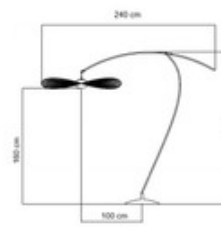

Shown in: White / White Glass

SHADE COLOR	White Glass
BODY FINISH	White
WATTAGE	10W
DIMMER	Included
DIMENSIONS	19.685"W x 90.551"H
INTEGRATED LED MODULE	
LAMP	LED/10W/120V LED

Technical Information

LUMINOUS FLUX	1350 lumens
LUMENS/WATT	135.00
LAMP COLOR	2700K
PRODUCT DIMENSIONS	Cord Length: 120"

SPEC # PFT1016034

High position

Low position

L (max): 240 cm | 85.1inch
 W: 167 cm | 65.7inch
 Ø: 110 cm | 43.3inch
 H (max): 230 cm | 92.1inch

COMPANY	PROJECT	FIXTURE TYPE	APPROVED BY	DATE