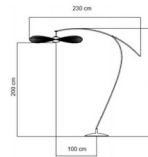

High position