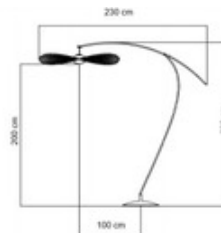

DESIGNER Constance Guisset
BRAND Petite Friture

DESCRIPTION

The Vertigo Nova Floor Lamp's highly technical innards does not compromise on the design's iconic and poetic elegance. Finished in Black or White, the Vertigo's contemporary statement and sculptural form draws the eye and instantly elevates the interior ambience. Subtle and sultry, the Vertigo places best in the living room or bedroom. On/off foot switch located on the lamp's cord.

Shown in: White / White Glass

SHADE COLOR	White Glass
BODY FINISH	White
WATTAGE	10W
DIMMER	Included
DIMENSIONS	19.685"W x 90.551"H
INTEGRATED LED MODULE	
LAMP	LED/10W/120V LED

Technical Information

LUMINOUS FLUX	1350 lumens
LUMENS/WATT	135.00
LAMP COLOR	2700K
PRODUCT DIMENSIONS	Cord Length: 120"

SPEC # PFT1016034

High position

Low position

L (max): 240 cm | 85.1inch
 W: 167 cm | 65.7inch
 Ø: 110 cm | 43.3inch
 H (max): 230 cm | 92.1inch

COMPANY	PROJECT	FIXTURE TYPE	APPROVED BY	DATE