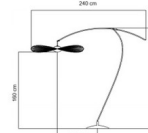

High position

Low position