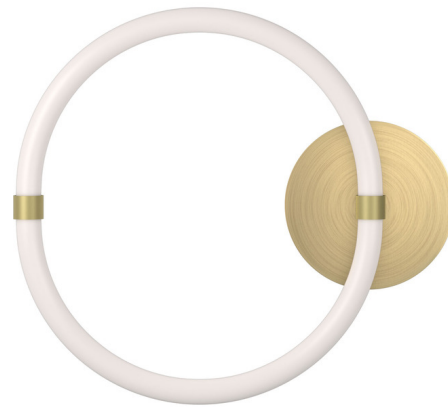

Lightology

lightology.com
866-954-4489
06-04-26

Project: _____

Company: _____

Location: _____ Fixture Type: _____

SPEC #: **PFT1016035**

Approved On: _____ Approved By: _____

Unseen Wall Lamp By Petite Friture

Description

The Unseen Wall Lamp loats with modular beauty and boasts sophisticated technology. A curved polycarbonate tube is integrated with LEDs and gives the Unseen its sleek and contemporary profile. Make a statement in your home or in a commercial space with this beautiful luminaire. CE and UL listed.

Specifications

COLOR	White
BODY FINISH	Brass
WATTAGE	7.6W
DIMMER	Standard 120V
DIMENSIONS	13.54"W x 2.75"D
INTEGRATED LED MODULE	LED/7.6W/120V LED

Technical Information

COLOR RENDERING	95 CRI
LAMP COLOR	2700K
LUMENS/WATT	86.84
LUMINOUS FLUX	660 lumens

Shown in brass / white

Wall Lamp 0

L: 42 cm | 16.5 inch
D: 7 cm | 2.8 inch
H: 38 cm | 14.9 inch
Weight: 1,4 kg | 3.1 lb

CLICK TO VIEW PRODUCT

Notes: