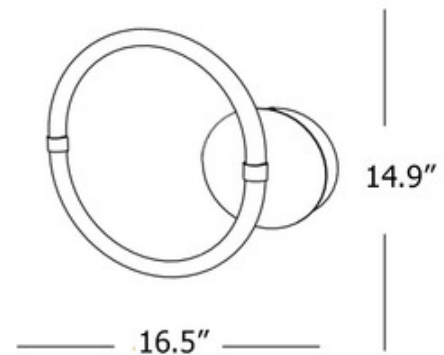

Shown in: Brass / White

SHADE COLOR	White
BODY FINISH	Brass
WATTAGE	7.6W
DIMMER	Standard 120V
DIMENSIONS	13.54"W x 2.75"D
INTEGRATED LED MODULE	
LAMP	LED/7.6W/120V LED

Technical Information

LUMINOUS FLUX	660 lumens
LUMENS/WATT	86.84
LAMP COLOR	2700K
COLOR RENDERING	95 CRI

SPEC #

PFT1016035

Wall Lamp 0

L: 42 cm | 16.5 inch
D: 7 cm | 2.8inch
H: 38 cm | 14.9inch
Weight: 1,4 kg | 3.1 lb

COMPANY

PROJECT

FIXTURE TYPE

APPROVED BY