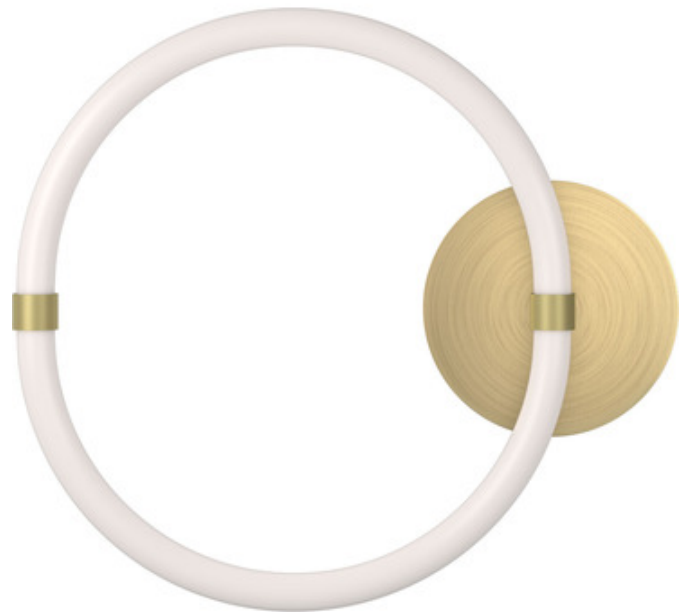

DESIGNER

Studiopepe

BRAND

Petite Friture

DESCRIPTION

The Unseen Wall Lamp loats with modular beauty and boasts sophisticated technology. A curved polycarbonate tube is integrated with LEDs and gives the Unseen its sleek and contemporary profile. Make a statement in your home or in a commercial space with this beautiful luminaire. CE and UL listed.

Shown in: Brass / White

SHADE COLOR	White
BODY FINISH	Brass
WATTAGE	7.6W
DIMMER	Standard 120V
DIMENSIONS	13.54"W x 2.75"D
INTEGRATED LED MODULE	
LAMP	LED/7.6W/120V LED

Technical Information

LUMINOUS FLUX	660 lumens
LUMENS/WATT	86.84
LAMP COLOR	2700K
COLOR RENDERING	95 CRI

SPEC #

PFT1016035

Wall Lamp 0

L: 42 cm | 16.5 inch
D: 7 cm | 2.8inch
H: 38 cm | 14.9inch
Weight: 1,4 kg | 3.1 lb

COMPANY

PROJECT

FIXTURE TYPE

APPROVED BY