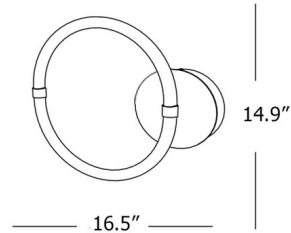

Specifications

COLOR	White
BODY FINISH	Brass
WATTAGE	7.6W
DIMMER	Standard 120V
DIMENSIONS	13.54"W x 2.75"D
INTEGRATED LED MODULE	LED/7.6W/120V LED

Technical Information

COLOR RENDERING	95 CRI
LAMP COLOR	2700K
LUMENS/WATT	86.84
LUMINOUS FLUX	660 lumens

Shown in brass / white

Wall Lamp 0

L: 42 cm | 16.5 inch
D: 7 cm | 2.8 inch
H: 38 cm | 14.9 inch
Weight: 1,4 kg | 3.1 lb

CLICK TO VIEW PRODUCT

Notes: