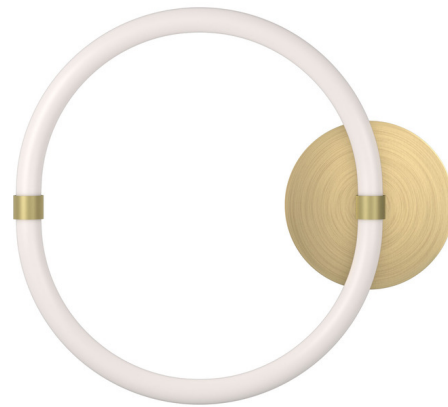

Lightology

lightology.com
866-954-4489
04-16-26

Project: _____
Company: _____
Location: _____ Fixture Type: _____
SPEC #: **PFT1016035**
Approved On: _____ Approved By: _____

Unseen Wall Lamp By Petite Friture

Description

The Unseen Wall Lamp loats with modular beauty and boasts sophisticated technology. A curved polycarbonate tube is integrated with LEDs and gives the Unseen its sleek and contemporary profile. Make a statement in your home or in a commercial space with this beautiful luminaire. CE and UL listed.

Specifications

COLOR	White
BODY FINISH	Brass
WATTAGE	7.6W
DIMMER	Standard 120V
DIMENSIONS	13.54"W x 2.75"D
INTEGRATED LED MODULE	LED/7.6W/120V LED

Technical Information

COLOR RENDERING	95 CRI
LAMP COLOR	2700K
LUMENS/WATT	86.84
LUMINOUS FLUX	660 lumens

Shown in brass / white

Wall Lamp 0

L: 42 cm | 16.5 inch
D: 7 cm | 2.8 inch
H: 38 cm | 14.9 inch
Weight: 1,4 kg | 3.1 lb

CLICK TO VIEW PRODUCT

Notes: