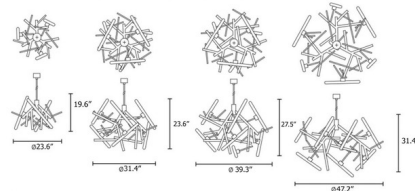

By Brand Van Egmond

Description

The Linea Chandelier floats in your room with playfulness and beauty. Lines of steel create a unique composition while tube bulbs add a glamorous glow of light. Available in four sizes. Includes a 6.29 inch ceiling cover plate. Each fixture is a unique, hand crafted piece, and comes with a certificate of authenticity.

Shown in brass burnished

Specifications

COLOR N/A
BODY FINISH Brass Burnished
WATTAGE 70W
DIMMER Standard 120V
DIMENSIONS 39.4"W x 27.6"H
BULB NOT INCLUDED 14 x Linear/S14d/5W/120V LED
COUNTRY OF ORIGIN Netherlands

Technical Information

PRODUCT DIMENSIONS . Downrod Lengths Included: 2 x 39.35" (can be field cut)

CLICK TO VIEW PRODUCT

Notes: