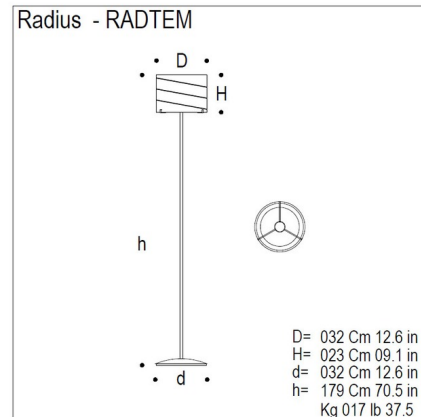

### Specifications

COLOR . . . . . Satin Crystal / Clear  
BODY FINISH . . . . . Polished Chrome  
WATTAGE . . . . . 150W  
DIMMER . . . . . Standard 120V  
DIMENSIONS . . . . . 12.6"W x 70.5"H  
BULB NOT INCLUDED . . . . . 1 x A21/Medium (E26)/150W/120V Incandescent  
OTHER BULB OPTIONS . . . . . 1 x A21/Medium (E26)/120V LED  
COUNTRY OF ORIGIN . . . . . Italy