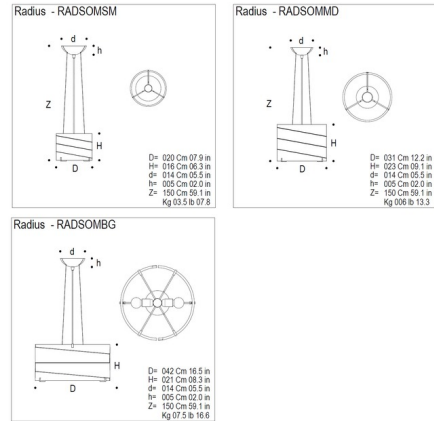

Specifications

COLOR Satin Crystal / Clear
BODY FINISH Polished Chrome
WATTAGE 150W
DIMMER Standard 120V
DIMENSIONS 16.5"W x 8.3"H
BULB NOT INCLUDED 1 x A21/Medium (E26)/150W/120V Incandescent
OTHER BULB OPTIONS 1 x A21/Medium (E26)/120V LED
COUNTRY OF ORIGIN Italy

Technical Information

PRODUCT DIMENSIONS Cable Length: 59.1"

CLICK TO VIEW PRODUCT

Notes: