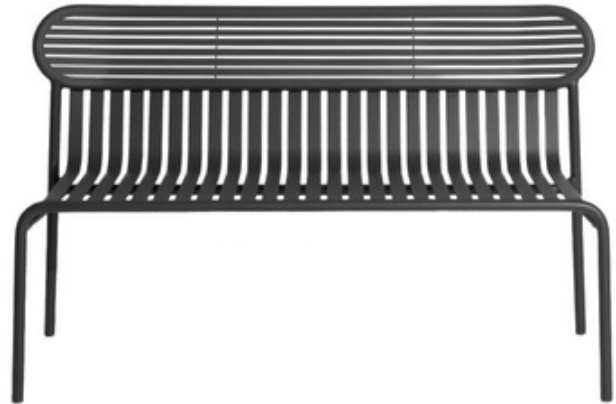

**DESIGNER** Studio Bricchet-Ziegler  
**BRAND** Petite Friture

### DESCRIPTION

The Week-End Bench brings contemporary grandeur into your outdoor entertaining space. Made of highly durable Aluminum and coated with a weather-resistant grained epoxy paint, the Week-End's modern appeal works well with a number of sleek decors. Stackable. Note: Suitable for outdoor covered locations.

<b>COLOR</b>	N/A
<b>BODY FINISH</b>	Black
<b>WATTAGE</b>	N/A
<b>DIMMER</b>	N/A
<b>DIMENSIONS</b>	47.7"W x 30.31"H x 19.3"D
<b>LAMP</b>	N/A

### Technical Information

<b>PRODUCT DIMENSIONS</b>	Seat Height: 15.7"
---------------------------	--------------------