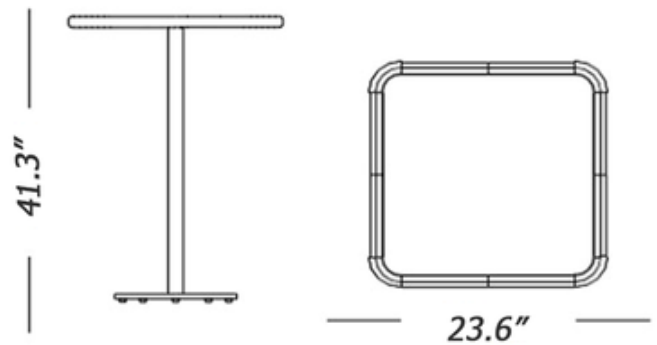

### DESCRIPTION

The Week-End Square High Table brings contemporary grandeur into your outdoor entertaining space. Made of highly durable Aluminum and coated with a weather-resistant grained epoxy paint, the Week-End's modern appeal works well with a number of sleek decors. Note: Suitable for outdoor covered locations.

<b>COLOR</b>	N/A
<b>BODY FINISH</b>	Jade Green
<b>WATTAGE</b>	N/A
<b>DIMMER</b>	N/A
<b>DIMENSIONS</b>	23.62"W x 41.34"H x 23.62"D
<b>LAMP</b>	N/A

Square high table

**W: 23.6inch**  
**D: 23.6inch**  
**H: 41.3inch**  
**Weight: 28.6lbs.**