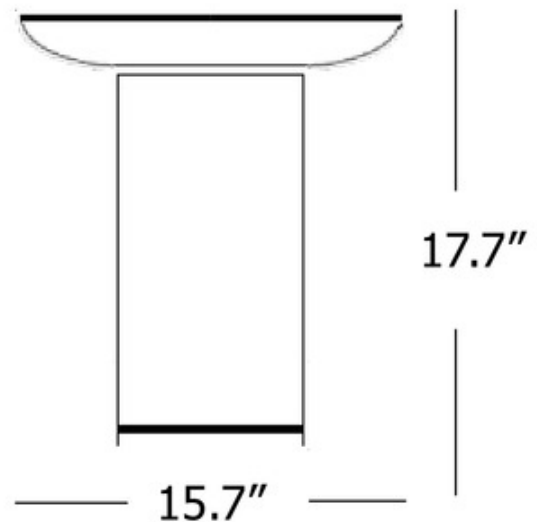

DESIGNER

Constance Guisset

BRAND

Petite Friture

DESCRIPTION

The Francis Accent Table explores an artist's approach toward furniture. Watercolors on the tabletop explore the unexpected beauty found in old, oxidized mirrors and the poetic grace of colored pigments blooming in clear water, the likes of which can be seen in painter's studio. The watercolour designs are printed onto the base of the mirror which is then laminated, thereby giving the finished Francis greater visual depth and making it much more resistant. An aluminum base holds the mirror and rounds out the look. Available with a Black base with Black and Blue Watercolor or White Base with White and Green Watercolor.

Shown in: Black / Black and Blue Watercolor

COLOR	Black and Blue Watercolor
BODY FINISH	Black
WATTAGE	N/A
DIMMER	N/A
DIMENSIONS	15.7"W x 17.7"H
LAMP	N/A

SPEC #

PFT1016294

COMPANY

PROJECT

FIXTURE TYPE

APPROVED BY