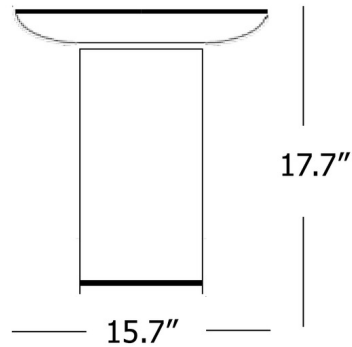

### Specifications

COLOR	Black and Blue Watercolor
BODY FINISH	Black
WATTAGE	N/A
DIMMER	N/A
DIMENSIONS	15.7"W x 17.7"H
BULB	N/A

CLICK TO VIEW PRODUCT

Notes: