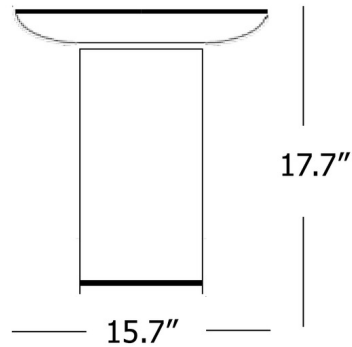

Specifications

COLOR	Black and Blue Watercolor
BODY FINISH	Black
WATTAGE	N/A
DIMMER	N/A
DIMENSIONS	15.7"W x 17.7"H
BULB	N/A

CLICK TO VIEW PRODUCT

Notes: